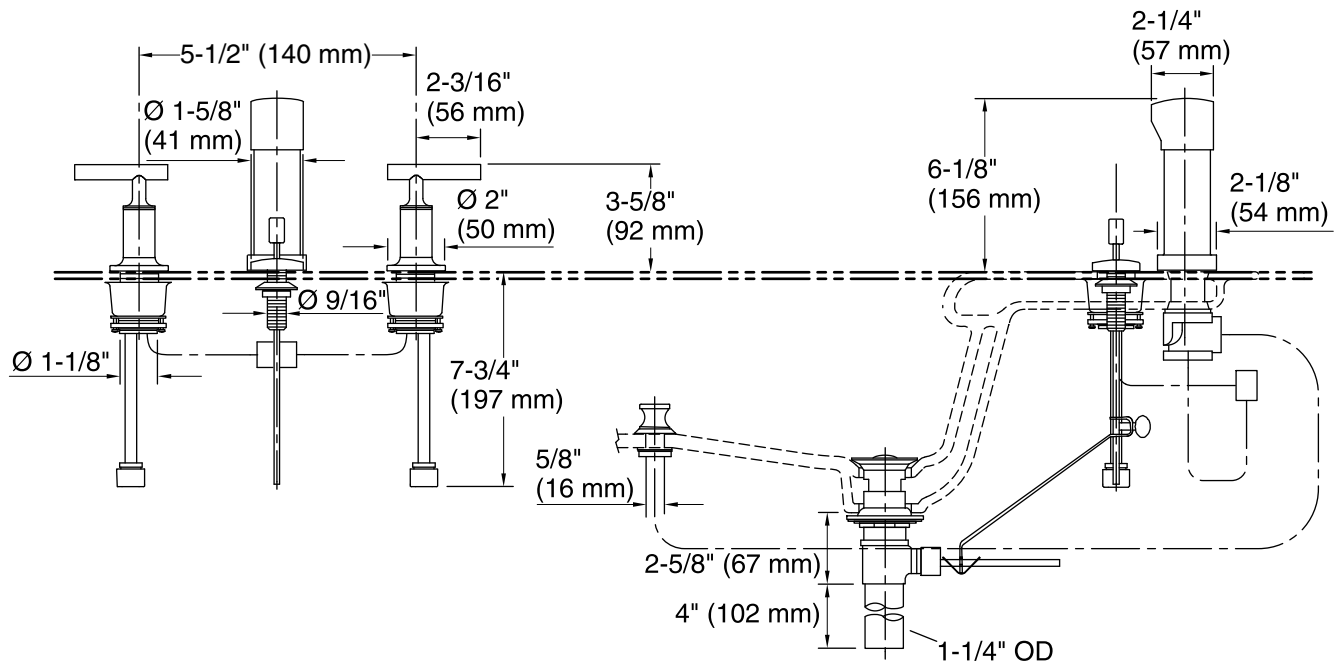

Color tiles intended for reference only.

Color	Code	Description
	CP	Polished Chrome
	SN	Vibrant® Polished Nickel
	BN	Vibrant® Brushed Nickel
	BV	Vibrant® Brushed Bronze

Technical Information

All product dimensions are nominal.