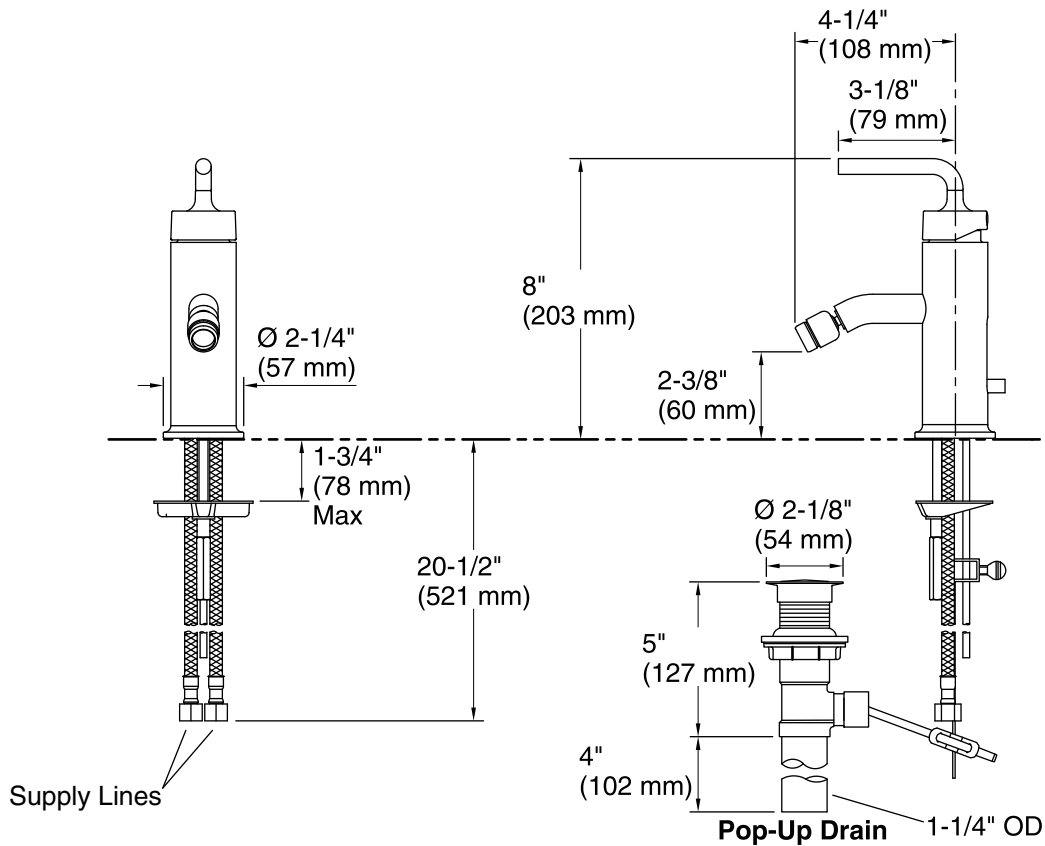

## Features

- One-piece, self-contained ceramic disc valve allows both volume and temperature control.
- Temperature memory allows faucet to be turned on and off at any temperature setting.
- High-temperature limit setting for added safety.
- Available with straight handle.
- Flexible connections for easy installation.
- Pop-up drain with lift rod and tailpiece.
- 4-1/4" (108 mm) swivel spray spout.

## Installation

- Single-hole mounting.

## Technical Information

All product dimensions are nominal.