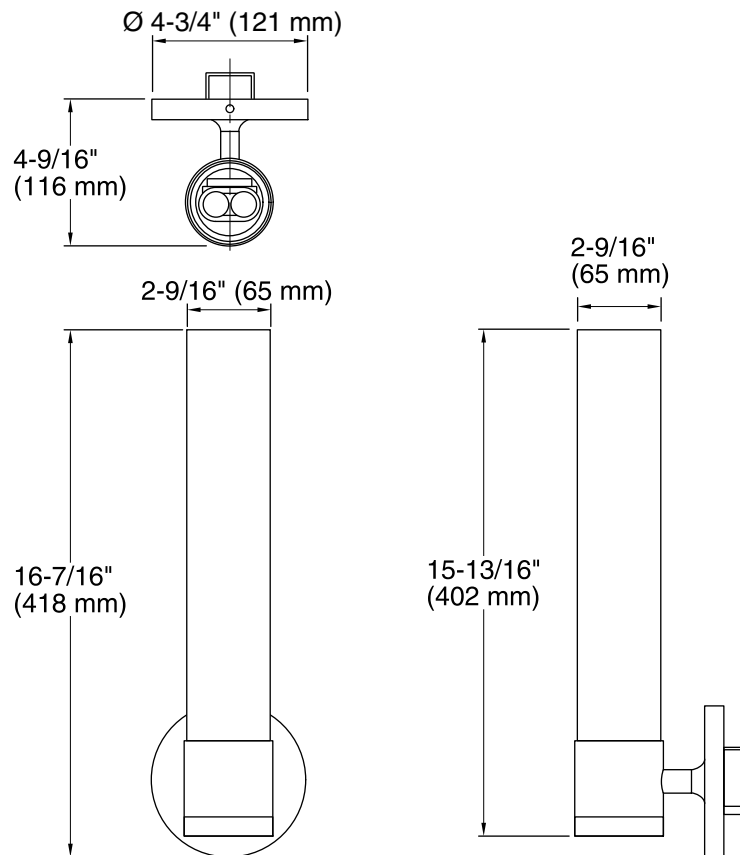

## Technical Information

All product dimensions are nominal.

## Notes

Install this product according to the installation guide.

There is only one ground wire for the entire wall sconce.

If installing this sconce as a grooming light, install one sconce on either side of the mirror. Mount each sconce a maximum of 20" (508 mm) from the center line of the mirror.