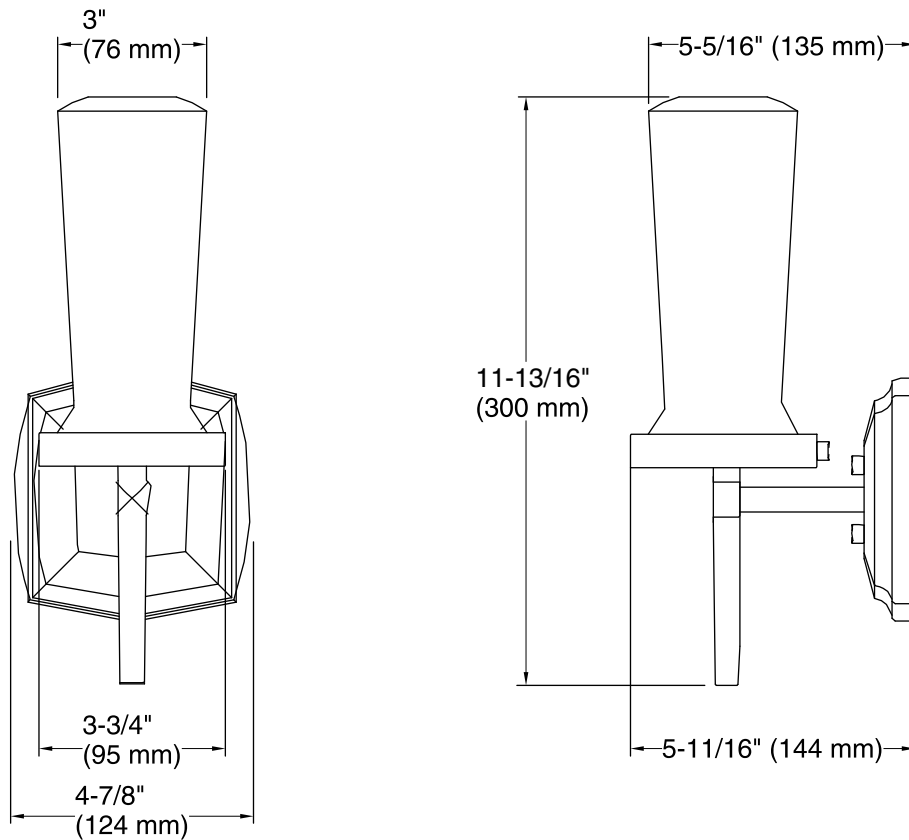

Technical Information

All product dimensions are nominal.

Notes

Install this product according to the installation guide.