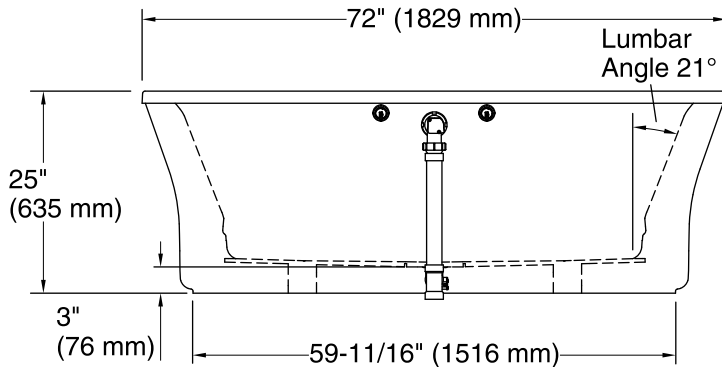

Required Electrical Service

One circuit required, protected with Class A Ground-Fault Circuit-Interrupter (GFCI) or Residual Current Device (RCD).

Heated Surface, 120 V, 15 A, 60 Hz

Blower:

Technical Information

All product dimensions are nominal.

Installation:	Freestanding
Drain location:	Center
Basin area, bottom:	50-11/16" x 24-7/8" (1288 mm x 631 mm)
Basin area, top:	69" x 28-7/8" (1753 mm x 734 mm)
Weight:	165 lbs (74.8 kg)
Minimum floor load:	48.8 lbs/ft² (238.3 kg/m²)
Water depth:	17" (432 mm)
Water capacity:	90 gal (340.7 L)
Template:	Footprint, 1245665, not required, not included
Electrical component rating:	Heated Surface: 120 V, 1.1 A, 50/60 Hz, 65 W Blower: 120 V, 10 A, 60 Hz

Notes

Measure your actual product for rough-in details. Install this product according to the installation instructions.

The hot water supply should be 70% of the capacity of the bath or greater. Installations will vary.

Provide one grounded electrical outlet within 24" (610 mm) of each component.

If installing a rim-mount faucet, make sure there is no interference above or below the deck before drilling any holes.