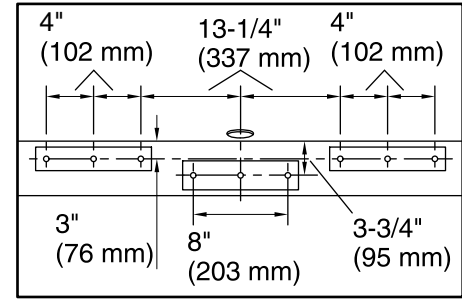

No change in measurements if connected with drain illustrated. (K-37386)

□ Recommended Faucet Location

Recommended Faucet Hole Location