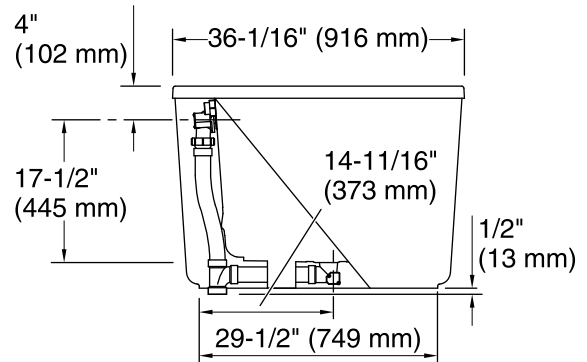

Required Electrical Service

One circuit required, protected with Class A Ground-Fault Circuit-Interrupter (GFCI) or Residual Current Device (RCD).

Heated Surface, 120 V, 15 A, 60 Hz

Blower:

Technical Information

All product dimensions are nominal.

Installation:	Freestanding
Drain location:	Center
Basin area, bottom:	50-11/16" x 24-7/8" (1288 mm x 631 mm)
Basin area, top:	69" x 28-7/8" (1753 mm x 734 mm)
Weight:	165 lbs (74.8 kg)
Minimum floor load:	48.8 lbs/ft² (238.3 kg/m²)
Water depth:	17" (432 mm)
Water capacity:	90 gal (340.7 L)
Template:	Footprint, 1245665, not required, not included
Electrical component rating:	Heated Surface: 120 V, 1.1 A, 50/60 Hz, 65 W Blower: 120 V, 10 A, 60 Hz

Notes

Measure your actual product for rough-in details. Install this product according to the installation instructions.

The hot water supply should be 70% of the capacity of the bath or greater. Installations will vary.

Provide one grounded electrical outlet within 24" (610 mm) of each component.

If installing a rim-mount faucet, make sure there is no interference above or below the deck before drilling any holes.