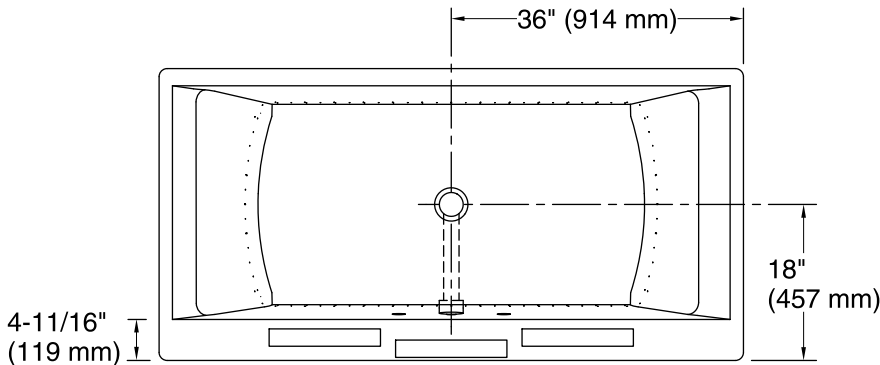

No change in measurements if connected with drain illustrated. (K-37386)

□ Recommended Faucet Location

Recommended Faucet Hole Location