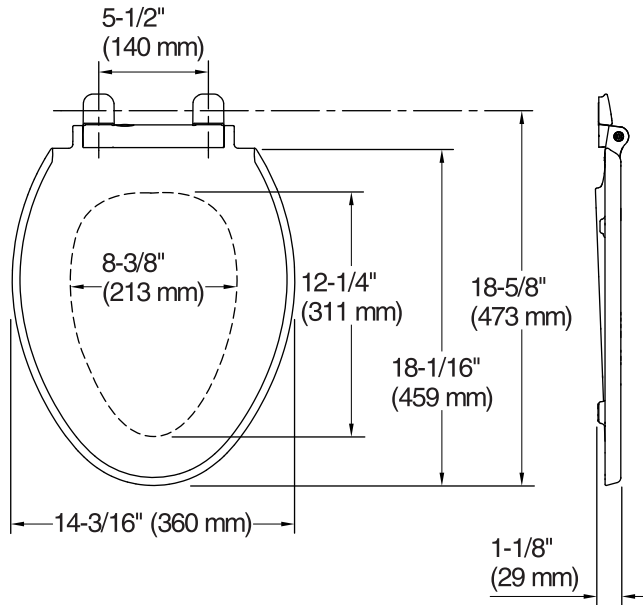

Color Code Description

	0	White
	96	Biscuit
	47	Almond

Adult Ring

Child Ring

Technical Information

All product dimensions are nominal.

Seat shape type: Elongated

Seat front type: Closed-front

Seat-mounting holes: 5-1/2" (140 mm)

Notes

Install this product according to the installation guide.

Requires 4 AA batteries (not included).