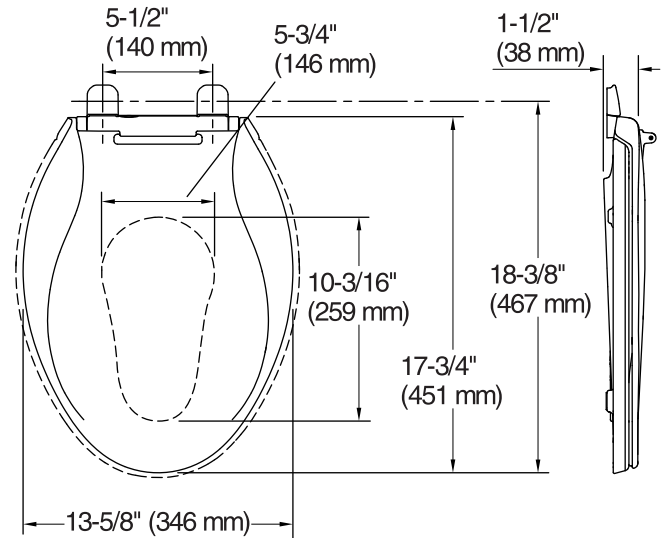

Color Code Description

	0	White
	96	Biscuit
	47	Almond

Adult Ring

Child Ring

Technical Information

All product dimensions are nominal.

Seat shape type: Elongated

Seat front type: Closed-front

Seat-mounting holes: 5-1/2" (140 mm)

Notes

Install this product according to the installation guide.

Requires 4 AA batteries (not included).