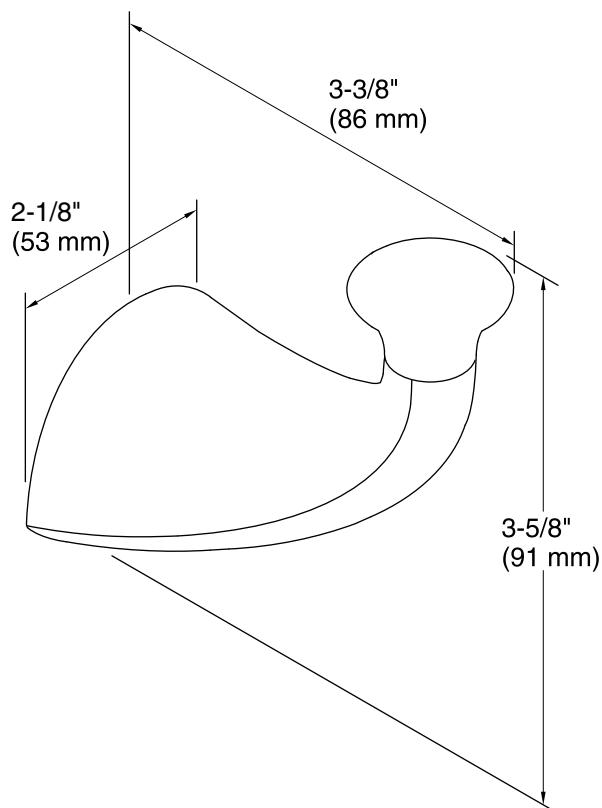

Color tiles intended for reference only.

Color	Code	Description
	CP	Polished Chrome
	BN	Vibrant® Brushed Nickel
	2BZ	Oil-Rubbed Bronze

Technical Information

All product dimensions are nominal.

Notes

Install this product according to the installation guide.