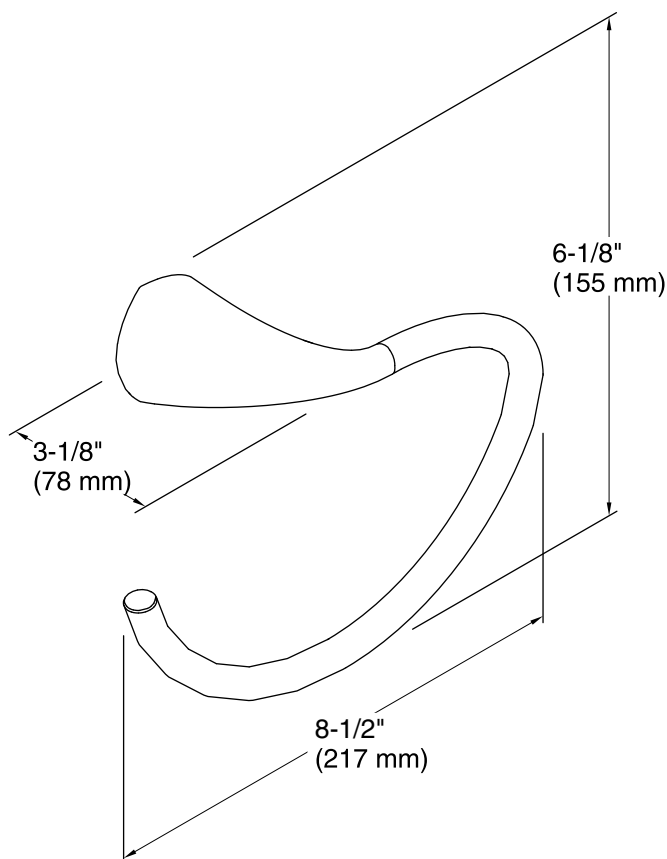

Color tiles intended for reference only.

Color	Code	Description
	CP	Polished Chrome
	BN	Vibrant® Brushed Nickel
	2BZ	Oil-Rubbed Bronze

Technical Information

All product dimensions are nominal.

Notes

Install this product according to the installation guide.