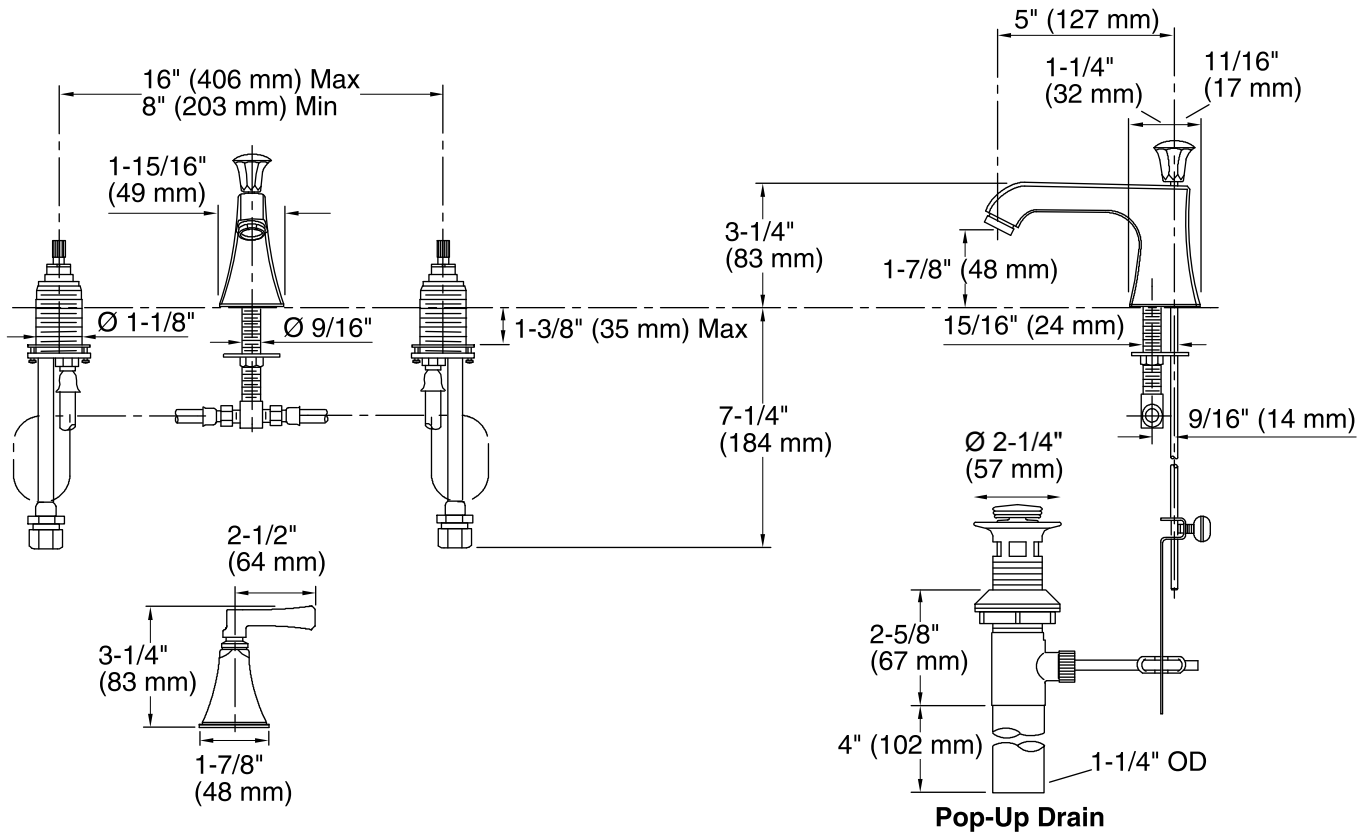

Features

- Two deco lever handles allow for both volume and temperature control.
- Includes pop-up drain with 1-1/4" tailpiece.
- 1.2 gal/min (4.5 l/min) maximum flow rate [max at 60 psi (4.14 bar)].
- 5" (127 mm) spout reach.
- KOHLER ceramic disc valves exceed industry longevity standards for a lifetime of durable performance.
- Handles pre-assembled on KOHLER Ultraglide™ Ceramic Disc Valves to simplify installation.
- Coordinates with Memoirs Stately faucets, accessories, and showering components to complete your bathroom.

Material

- Premium Metal Construction
- KOHLER finishes resist corrosion and tarnishing.

Installation

- For 8" (203 mm) or 16" (406 mm) centers.
- Widespread

Optional Products/Accessories

1160593 .35 gpm Aerator, Small

Technical Information

All product dimensions are nominal.

Faucet:

Flow rate: 1.2 gal/min (4.5 l/min)

Pressure: 60 psi (4.1 bar)

Drain included: Yes

Drain tailpiece included: Yes

Spout:

Spout reach: 5" (127 mm)

Handle clearance: 2-1/2" (64 mm)

Notes

Install this product according to the installation guide.

ADA, OBC, CSA B651 compliant when installed to the specific requirements of these regulations.