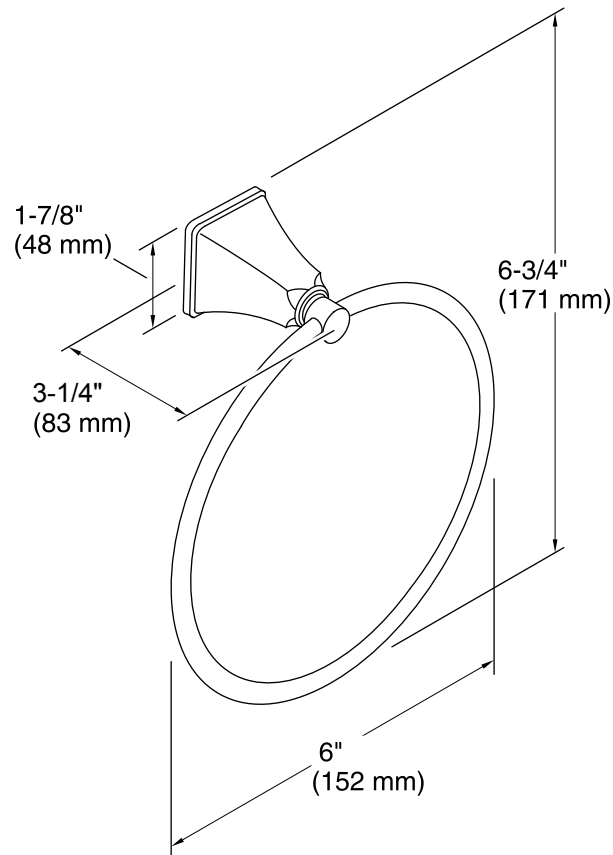

Color tiles intended for reference only.

Color	Code	Description
	CP	Polished Chrome
	BN	Vibrant® Brushed Nickel
	BV	Vibrant® Brushed Bronze
	2BZ	Oil-Rubbed Bronze

Technical Information

All product dimensions are nominal.