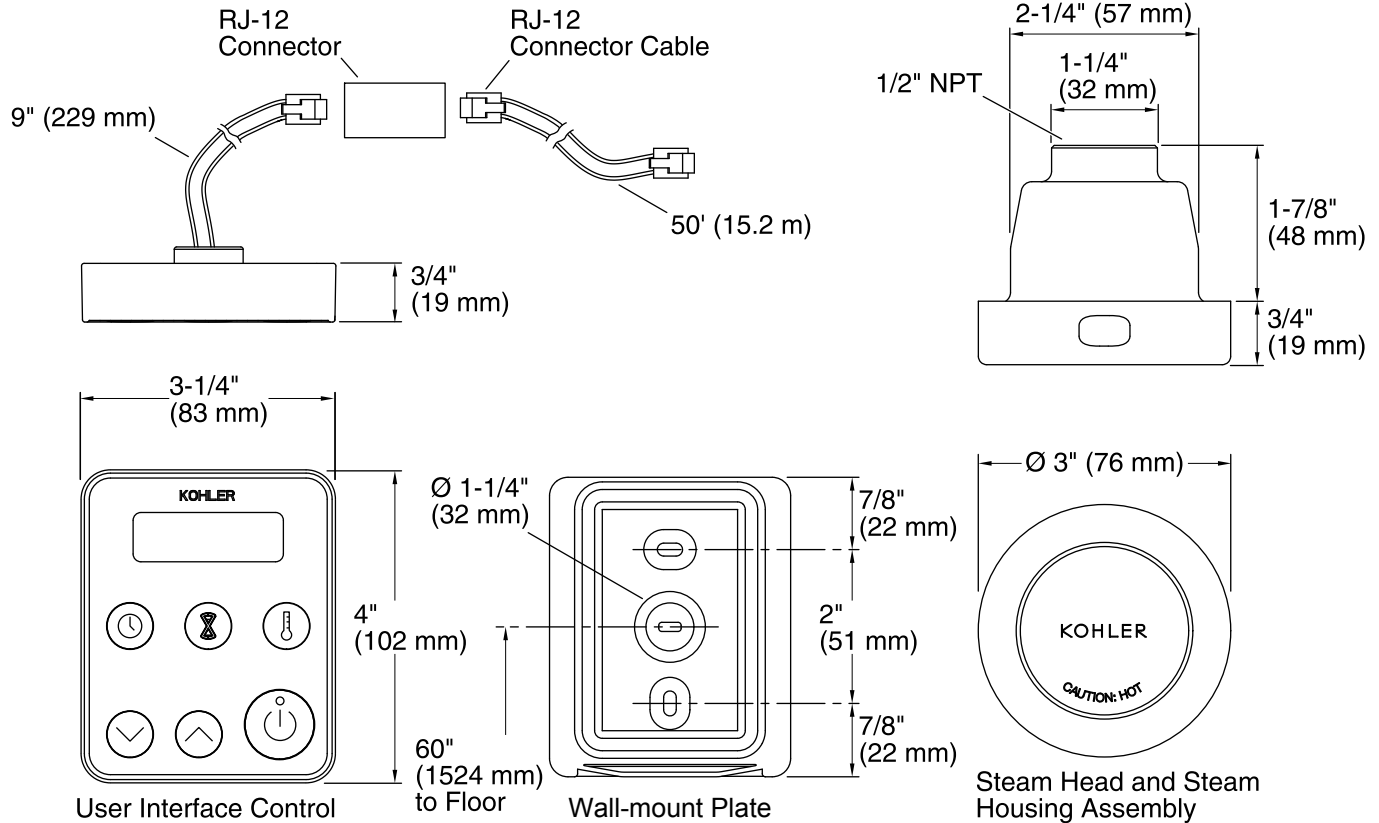

Loose component/s: Steamhead assembly, 50 ft. Connector cable, coupler, and mounting hardware.

Codes/Standards

None Applicable

KOHLER® Electronic Faucets, Valves, and Controls Five-Year Limited Warranty

See website for detailed warranty information.

Technical Information

All product dimensions are nominal.

Notes

Install this product according to the installation guide.

CAUTION: Risk of personal injury. Do not install the User Interface Control outside the steam enclosure. The User Interface must be installed within the enclosure to allow the sensors to regulate the temperature and control the flow of steam.

Locate the steam head 6" (152 mm) above the floor and at least 4-1/2" (114 mm) from the threshold.