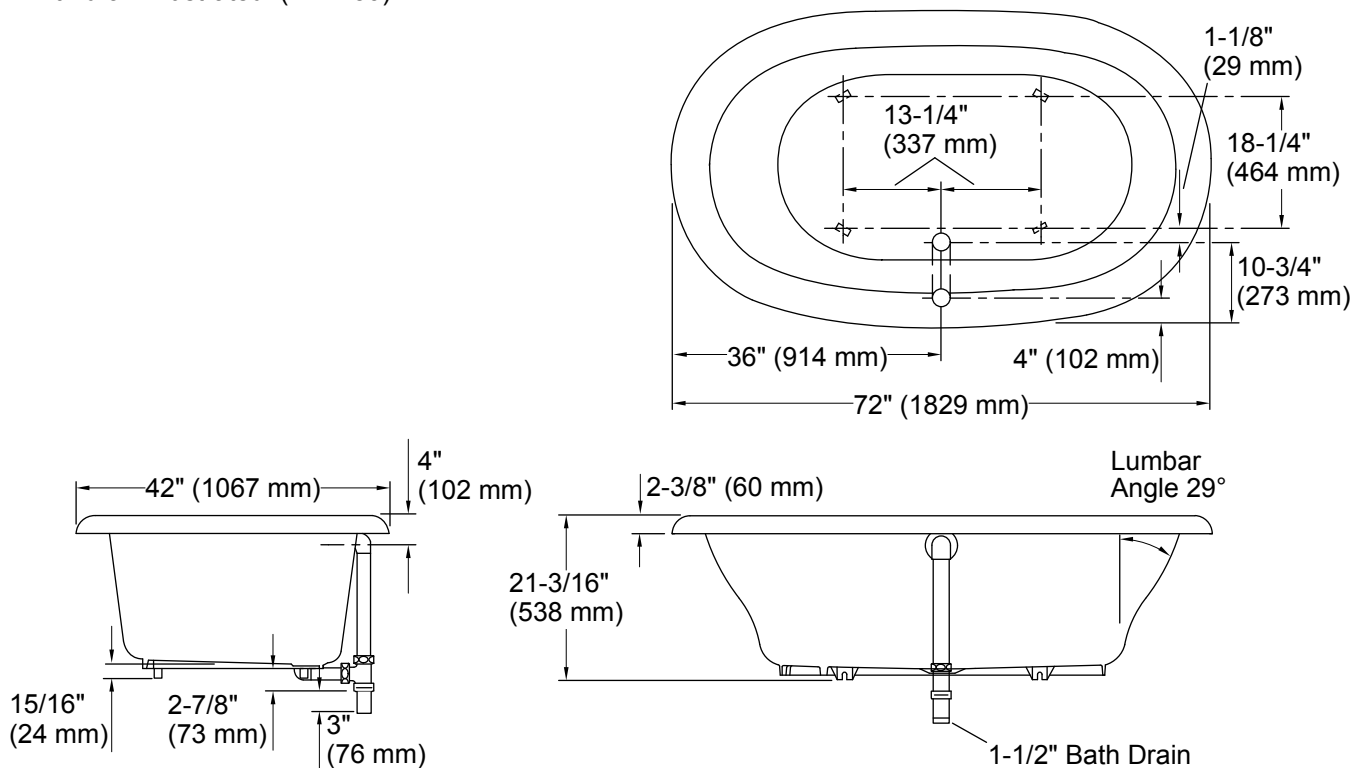

Color	Code	Description
-------	------	-------------

	0	White
	96	Biscuit
	47	Almond
	NY	Dune
	G9	Sandbar

No change in measurements if connected with drain illustrated. (K-7159)

Technical Information

All product dimensions are nominal.

Installation:	Drop-in, Freestanding
Drain location:	Center
Basin area, bottom:	44" x 24" (1118 mm x 610 mm)
Basin area, top:	60" x 32" (1524 mm x 813 mm)
Weight:	485 lbs (220 kg)
Minimum floor load:	57 lbs/ft ² (278.3 kg/m ²)
Water depth:	15" (381 mm)
Water capacity:	82 gal (310.4 L)
Template:	Drop-in, 106594-7, required, included

Notes

Measure your actual product for rough-in details. Install this product according to the installation instructions. The hot water supply should be 70% of the capacity of the bath or greater. Installations will vary.