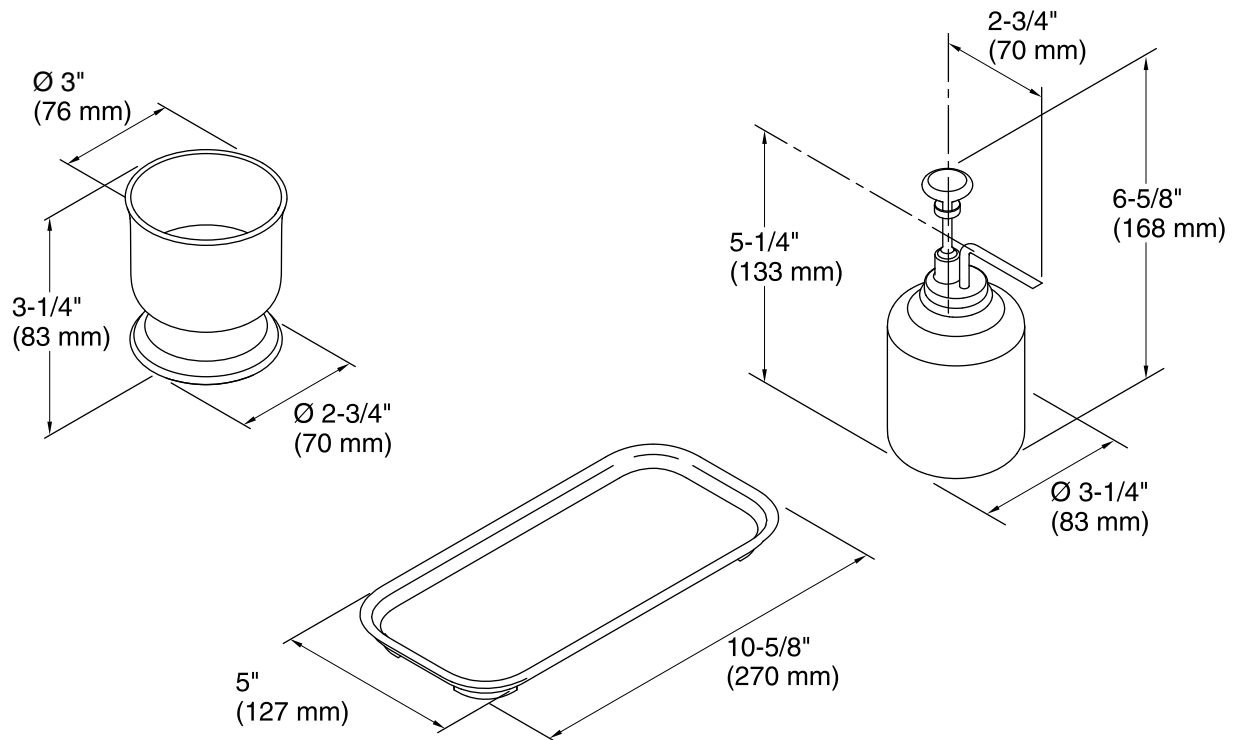

Features

- Coordinated set includes glass soap dispenser, glass tumbler, and ceramic tray.
- Premium metal construction for durability.
- KOHLER finishes resist corrosion and tarnish.
- Coordinates with other products in the Artifacts collection.

Technical Information

All product dimensions are nominal.