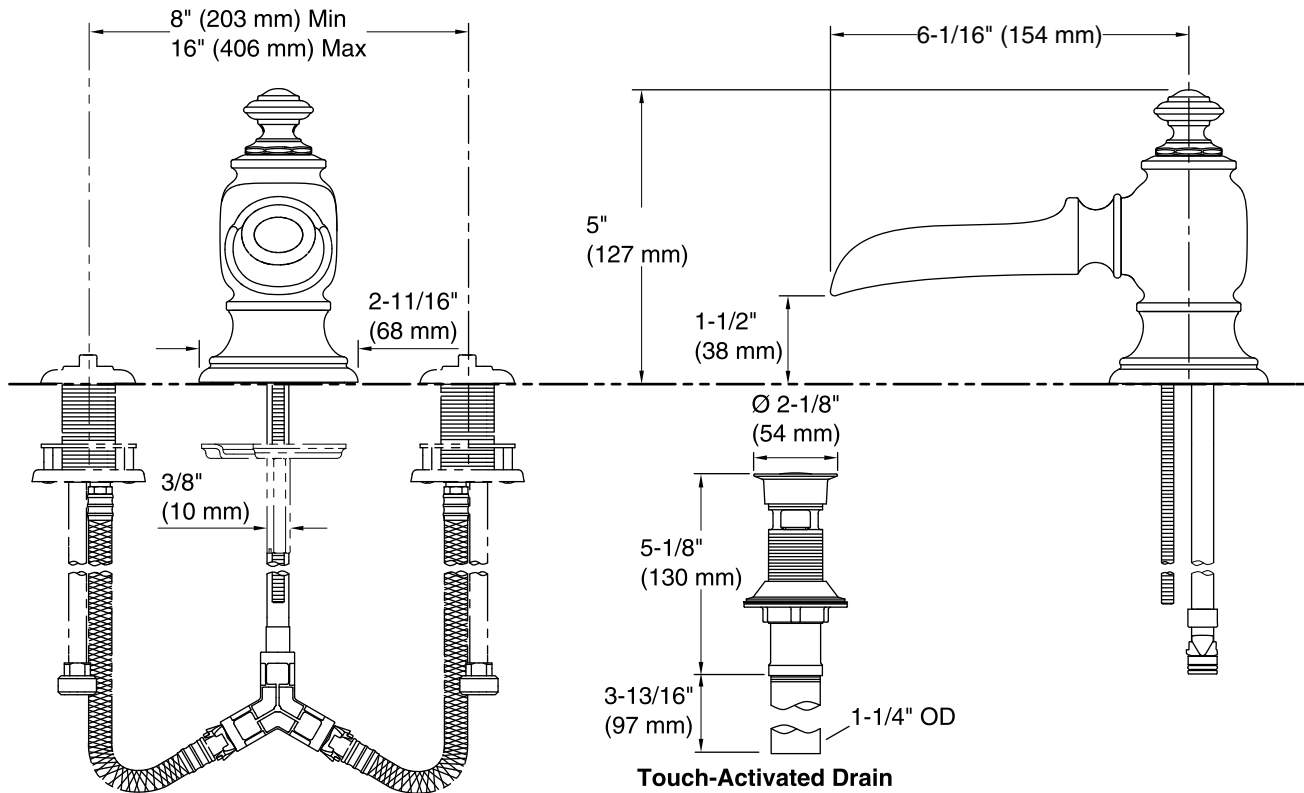

Features

- 6 1/16" spout reach
- Includes metal touch-activated drain
- 1.2 gal/min (4.5 l/min) maximum flow rate [max at 60 psi (4.14 bar)]
- Coordinate with Artifacts faucets, accessories, and showering components to complete your bathroom
- Handles sold separately

Technical Information

All product dimensions are nominal.

Faucet:

Flow rate: 1.2 gal/min (4.5 l/min)

Pressure: 60 psi (4.1 bar)

Notes

Install this product according to the installation instructions.