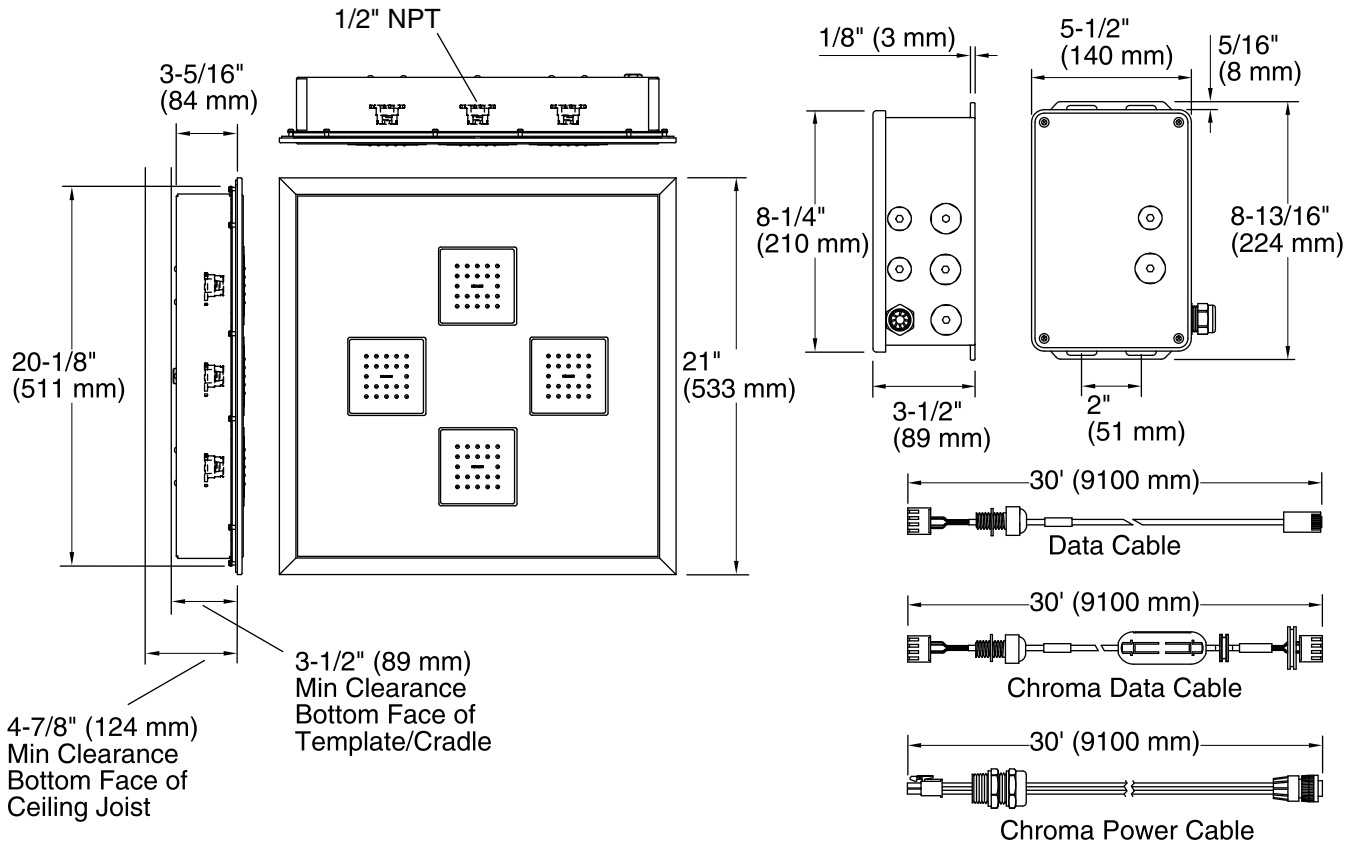

Required Electrical Service

One dedicated circuit required, protected with Class A Ground-Fault Circuit-Interrupter (GFCI) or Residual Current Device (RCD).

120-240 V, 15 A, 50/60 Hz

Technical Information

All product dimensions are nominal.

Power source: Plug - AC, included

Max. Ambient temp: 104°F (40°C)

Max. Relative humidity non-condensing: 95%

Showerhead/Body Spray:

Rated maximum flow: 2.5 gal/min (9.5 l/min)

Pressure: 80 psi (5.5 bar)

Notes

Install this product according to the installation guide.