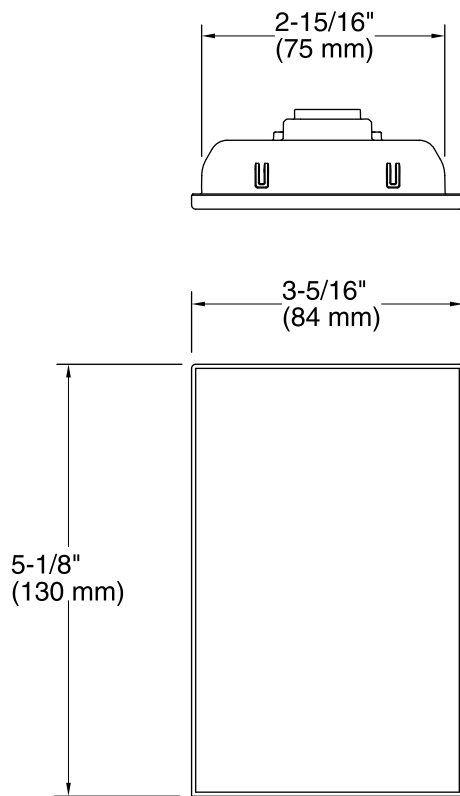

K-99695 System Controller Module

Loose component/s: 25 ft(7.6M) RJ45 cable and coupler.

Codes/Standards

UL 1951

CSA C22.2 No. 14

CSA C22.2 No. 68

KOHLER® Electronic Faucets, Valves, and Controls Five-Year Limited Warranty

See website for detailed warranty information.

RJ45 Coupler

Technical Information

All product dimensions are nominal.

Max. Ambient temp: 125°F (51.7°C)

Notes

Install this product according to the installation instructions.