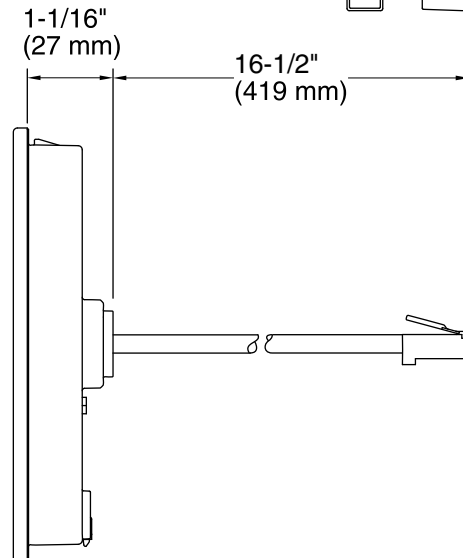

K-99695 System Controller Module

Loose component/s: 25 ft(7.6M) RJ45 cable and coupler.

Codes/Standards

UL 1951

CSA C22.2 No. 14

CSA C22.2 No. 68

KOHLER® Electronic Faucets, Valves, and Controls Five-Year Limited Warranty

See website for detailed warranty information.

RJ45 Coupler

Technical Information

All product dimensions are nominal.

Max. Ambient temp: 125°F (51.7°C)

Notes

Install this product according to the installation instructions.