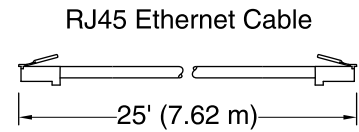

K-99695 System Controller Module

Loose component/s: 25 ft(7.6M) RJ45 cable and coupler.

Codes/Standards

UL 1951

CSA C22.2 No. 14

CSA C22.2 No. 68

KOHLER® Electronic Faucets, Valves, and Controls Five-Year Limited Warranty

See website for detailed warranty information.

RJ45 Coupler

Technical Information

All product dimensions are nominal.

Max. Ambient temp: 125°F (51.7°C)

Notes

Install this product according to the installation instructions.