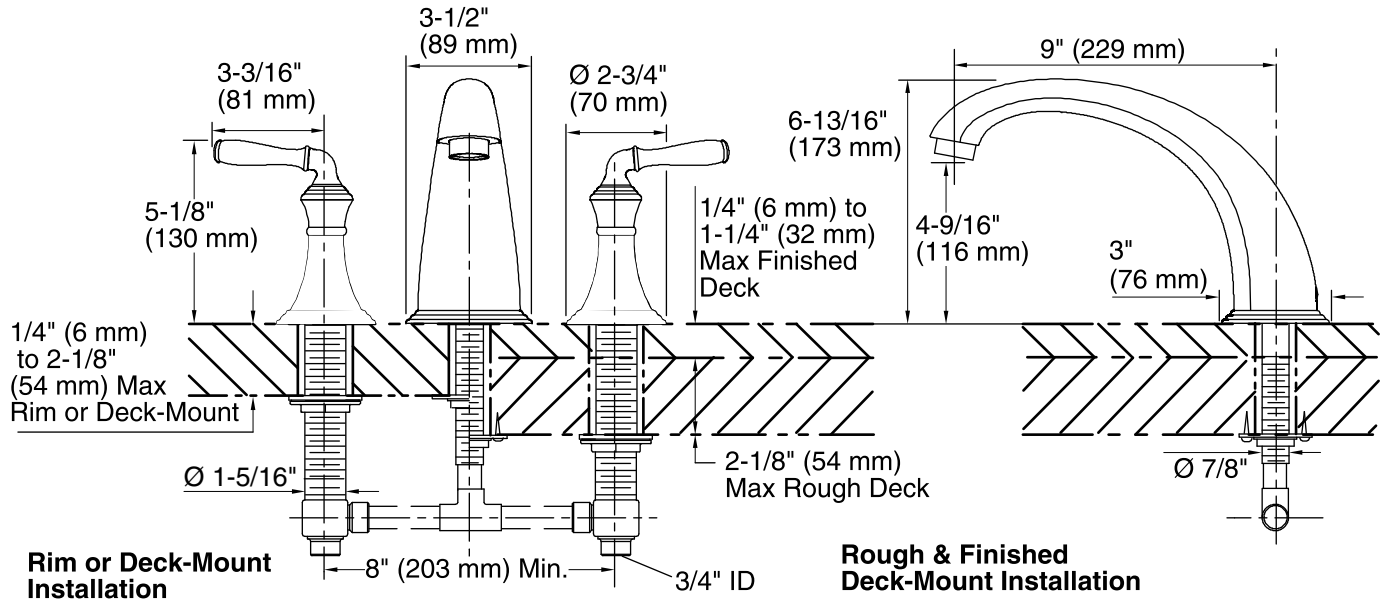

Technical Information

All product dimensions are nominal.

Notes

Install this product according to the installation guide.

ADA, OBC, CSA B651 compliant when installed to the specific requirements of these regulations.