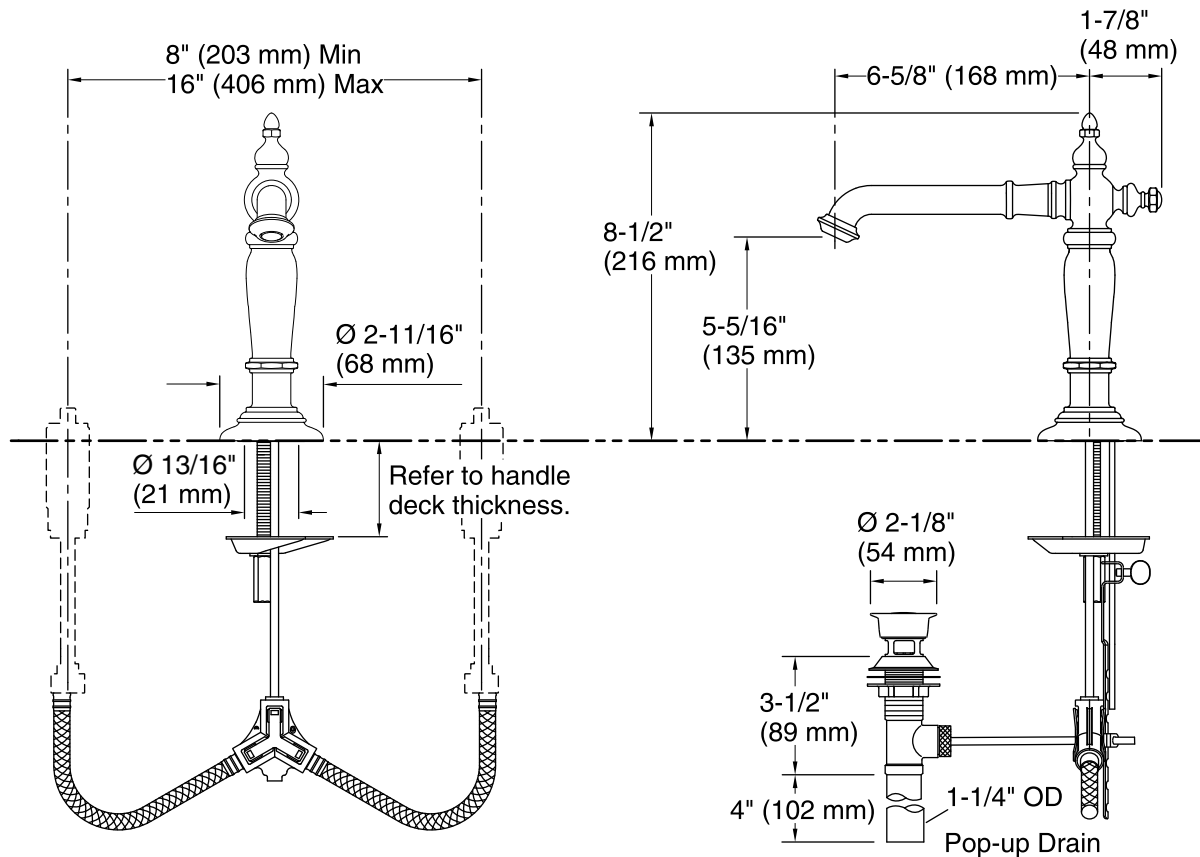

Features

- Metal construction.
- Metal pop-up drain with tailpiece.
- 6-5/8" (168 mm) spout reach.
- 1.2 gal/min (4.5 l/min) maximum flow rate [max at 60 psi (4.14 bar)].

Required Products/Accessories

- K-98068-3 Widespread Bathroom Sink Faucet Handles
or
K-98068-3M Widespread Bathroom Sink Faucet Handles
or
K-98068-4 Widespread Bathroom Sink Faucet Handles
or
K-98068-9M Widespread Bathroom Sink Faucet Handles

Technical Information

All product dimensions are nominal.

Faucet:

Flow rate: 1.2 gal/min (4.5 l/min)

Pressure: 60 psi (4.1 bar)

Drain included: Yes

Spout:

Spout reach: 6-5/8" (168 mm)