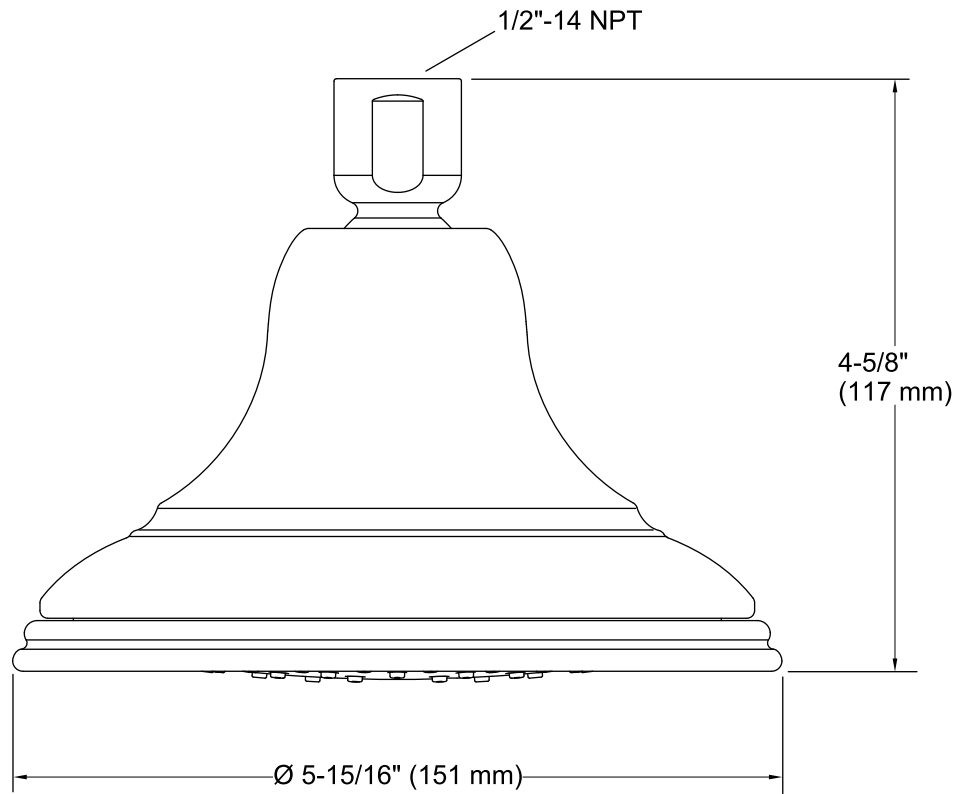

Technical Information

All product dimensions are nominal.

Notes

Install this product according to the installation guide.