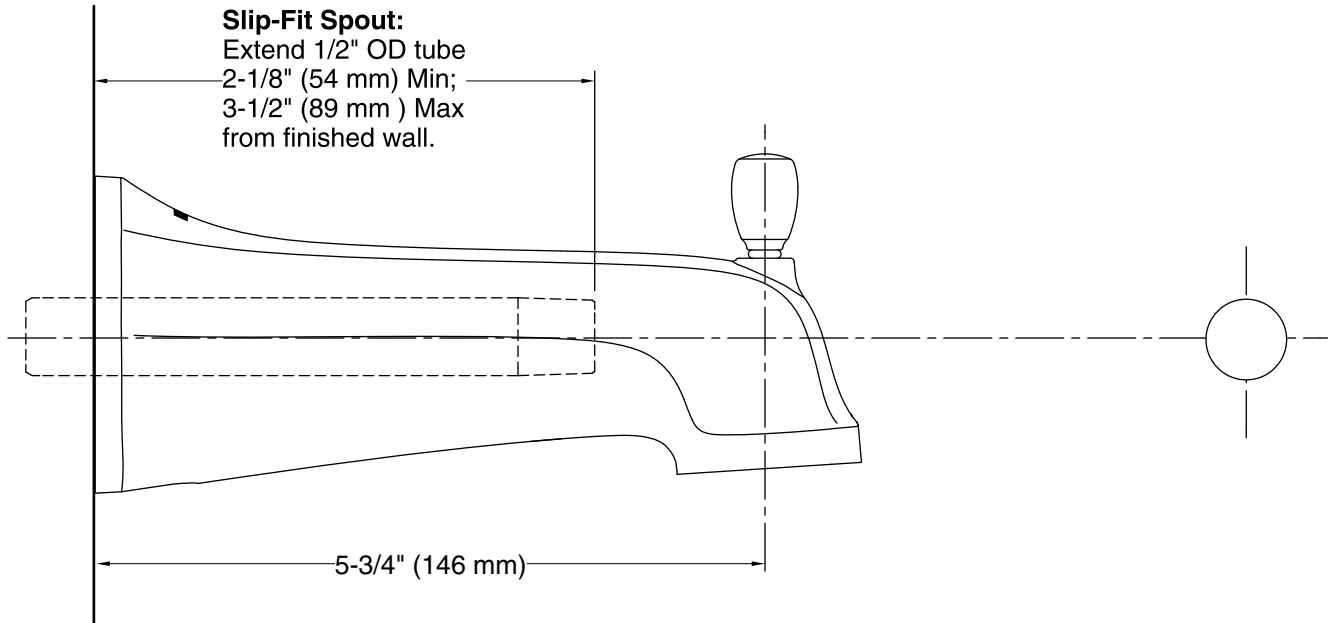

Technical Information

All product dimensions are nominal.

Drain included: No

Notes

Install this product according to the installation guide.

Install straight pipe or tube drop of 7" (178 mm) to 18" (457 mm) with single elbow between valve and wall-mount spout.