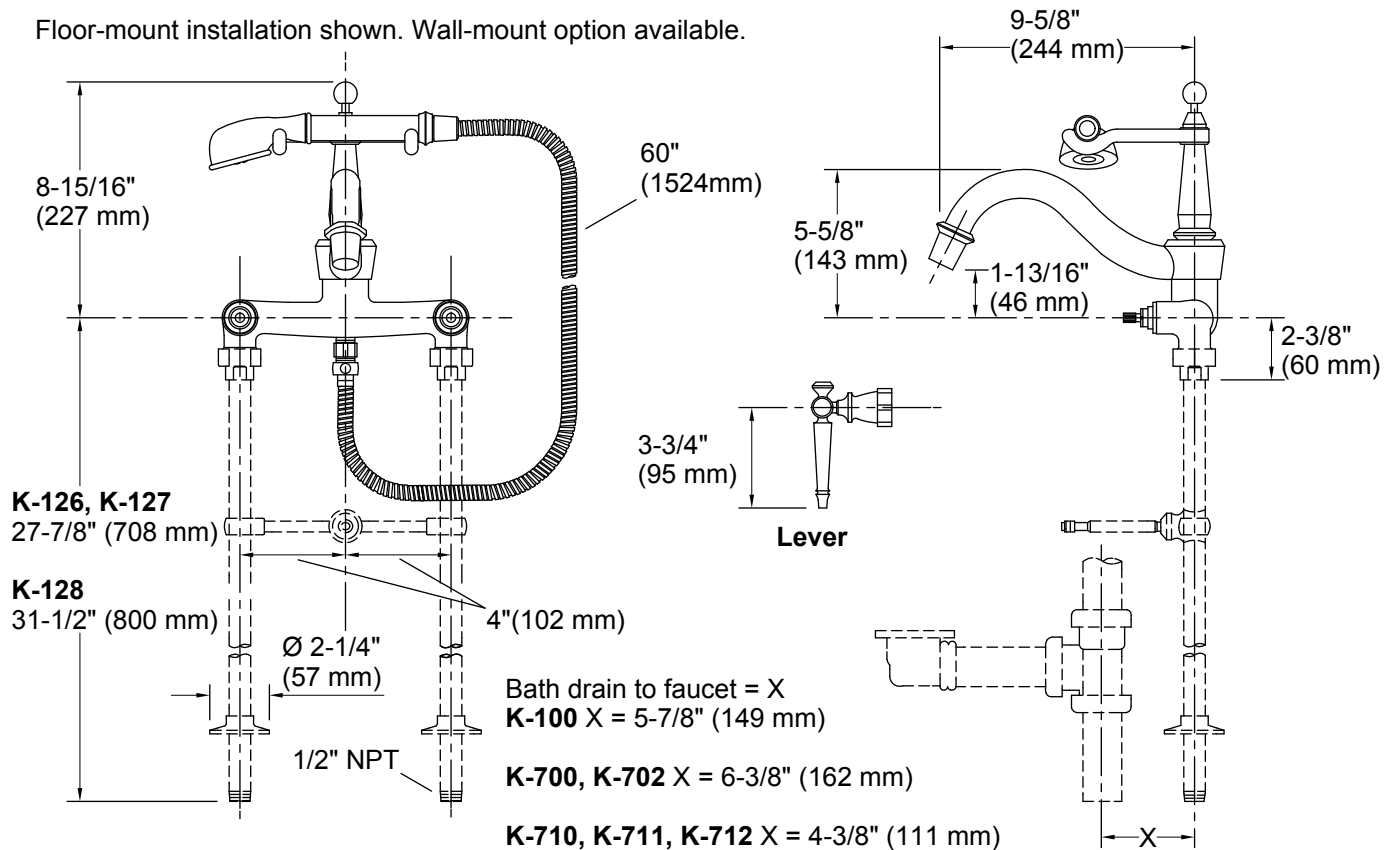

Features

- Two lever handles allows for both volume and temperature control
- 2.0 gpm (gallons per minute) traditional handshower.
- Diverter spout: 9-5/8" (244 mm) reach inlet to outlet.
- Completes Antique™ design solution with KOHLER accessories

Floor-mount installation shown. Wall-mount option available.

Technical Information

All product dimensions are nominal.

Drain included: No

Handshower:

Rated maximum flow: 2 gal/min (7.6 l/min)

Notes

Install this product according to the installation guide.