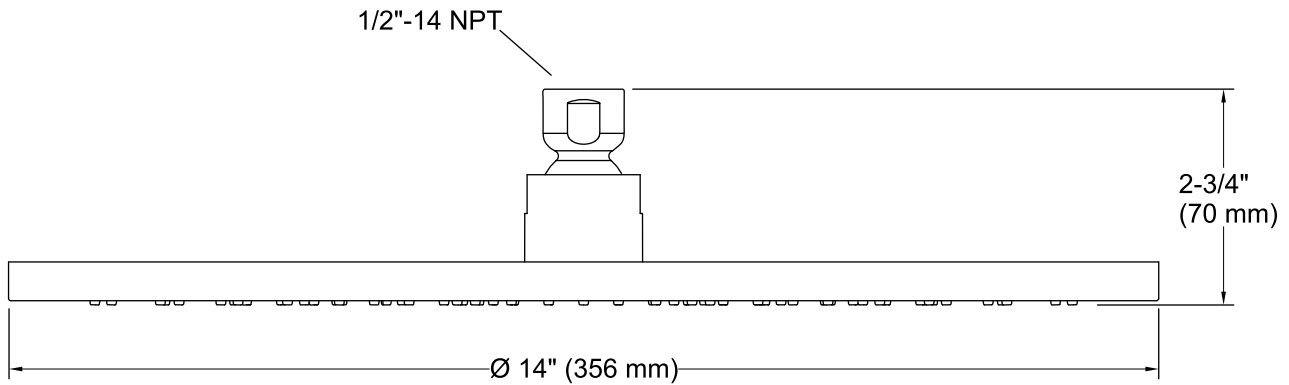

Technical Information

All product dimensions are nominal.

Notes

Install this product according to the installation instructions.