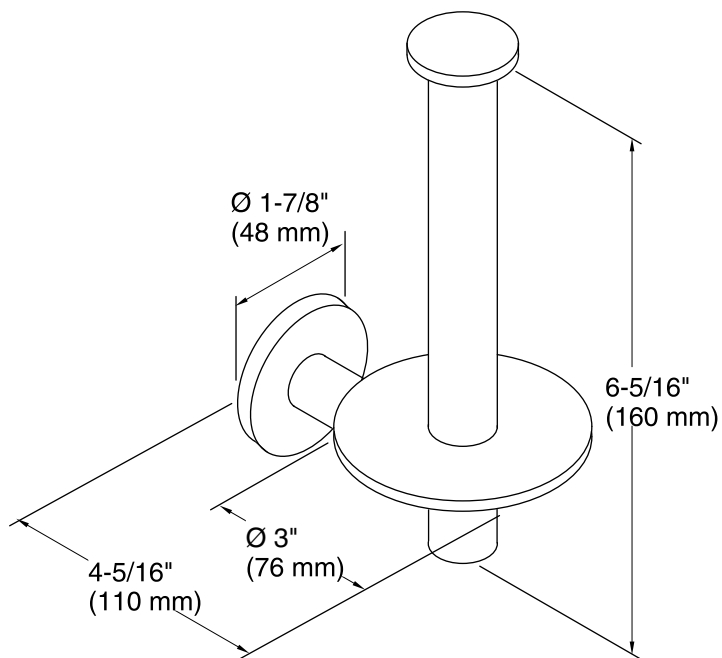

Features

- Vertical holder makes changing toilet tissue quick and simple.
- Solid-brass construction for durability.
- KOHLER finishes resist corrosion and tarnish.
- Coordinates with other products in the Purist Collection.

Technical Information

All product dimensions are nominal.

Notes

Install this product according to the installation guide.