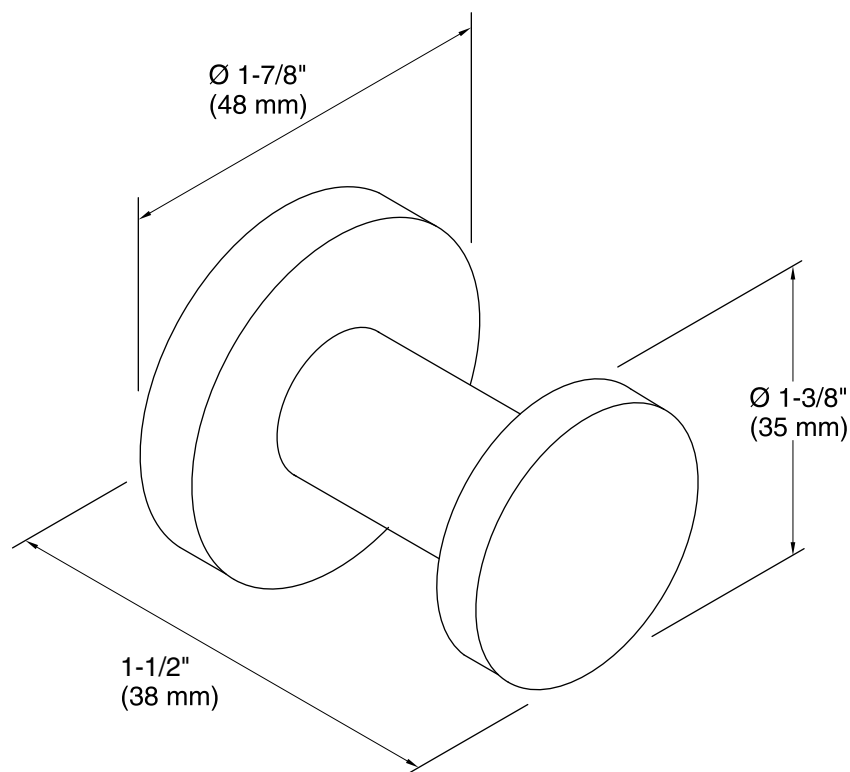

Color	Code	Description
	CP	Polished Chrome
	SN	Vibrant® Polished Nickel
	BN	Vibrant® Brushed Nickel

Technical Information

All product dimensions are nominal.

Notes

Install this product according to the installation guide.