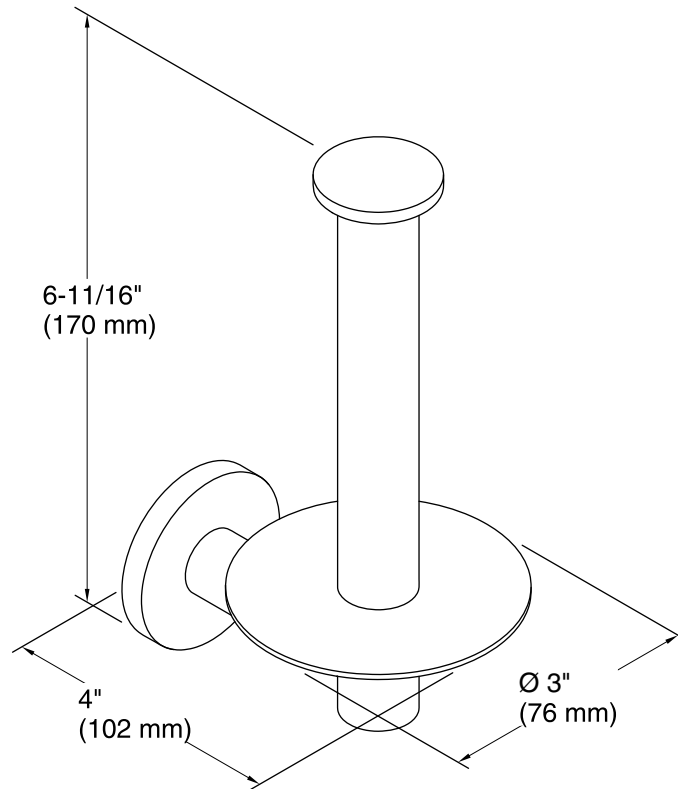

Technical Information

All product dimensions are nominal.

Notes

Install this product according to the installation guide.

CAUTION: Risk of personal injury. Do not install these products in any area where they are likely to be used inadvertently as a grab bar or support bar. These products are not designed or intended for use as a grab bar or support bar.