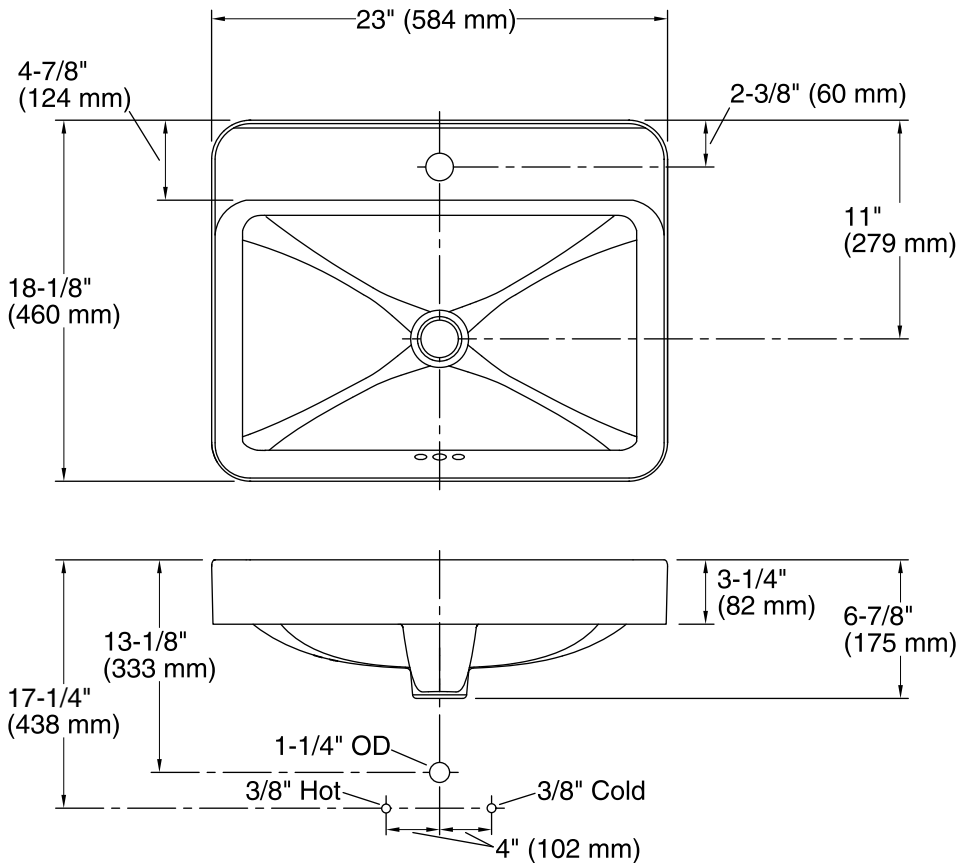

Vox® Rectangle

Above-counter Bathroom Sink
K-2660-1

Features

- Single faucet hole.

Material

- Vitreous china.

Installation

- Drop-in or vessel.

Color	Code	Description
	0	White
	96	Biscuit
	47	Almond
	95	Ice™ Grey
	7	Black Black™

Technical Information

All product dimensions are nominal.

Bowl configuration:	Single
Installation:	Vessel
Bowl area (Only):	Length: 22" (559 mm) Width: 13-1/4" (337 mm) Water depth: 3-3/4" (95 mm)
Number of deck holes:	1
Faucet hole(s):	1-3/8" (35 mm)
Drain hole:	1-3/8" (35 mm)
Template:	1144641-7, required, included