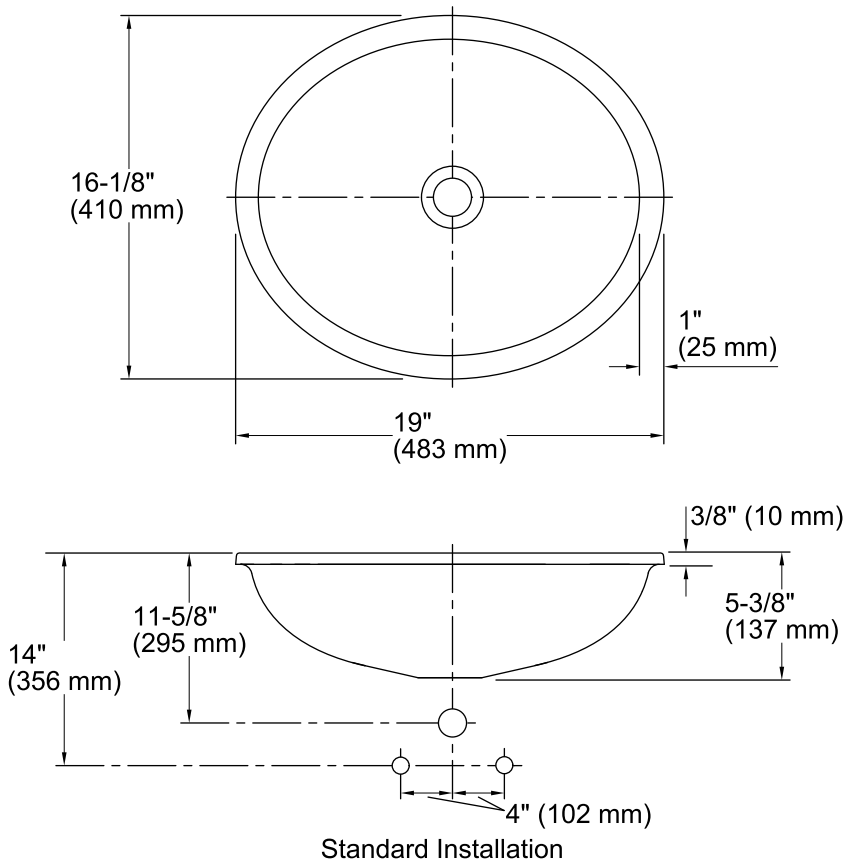

Color tiles intended for reference only.

Color	Code	Description
-------	------	-------------

	B11	Ice
--	-----	-----

Technical Information

All product dimensions are nominal.

Bowl configuration:	Single
Installation:	Under-mount
Bowl area (Only):	Length: 17-3/16" (437 mm) Width: 14-3/16" (360 mm) Bowl depth: 4-3/4" (121 mm) Water depth: 4-3/4" (121 mm)
Drain hole:	1-3/4" (44 mm)
Template:	1151011-7, required, included