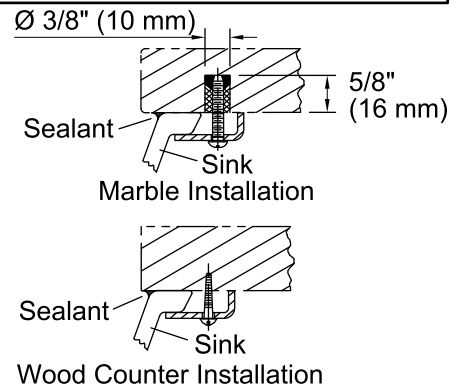

Color tiles intended for reference only.

Color	Code	Description
-------	------	-------------

	B11	Ice
--	-----	-----

Technical Information

All product dimensions are nominal.

Bowl configuration:	Single
Installation:	Under-mount
Bowl area (Only):	Length: 17-3/16" (437 mm) Width: 14-3/16" (360 mm) Bowl depth: 4-3/4" (121 mm) Water depth: 4-3/4" (121 mm)
Drain hole:	1-3/4" (44 mm)
Template:	1151011-7, required, included