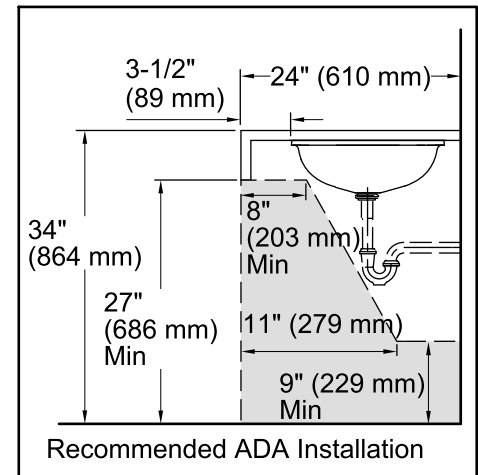

Color tiles intended for reference only.

Color	Code	Description
-------	------	-------------

	B11	Ice
--	-----	-----

Technical Information

All product dimensions are nominal.

Bowl configuration:	Single
Installation:	Under-mount
Bowl area (Only):	Length: 17-3/16" (437 mm) Width: 14-3/16" (360 mm) Bowl depth: 4-3/4" (121 mm) Water depth: 4-3/4" (121 mm)
Drain hole:	1-3/4" (44 mm)
Template:	1151011-7, required, included