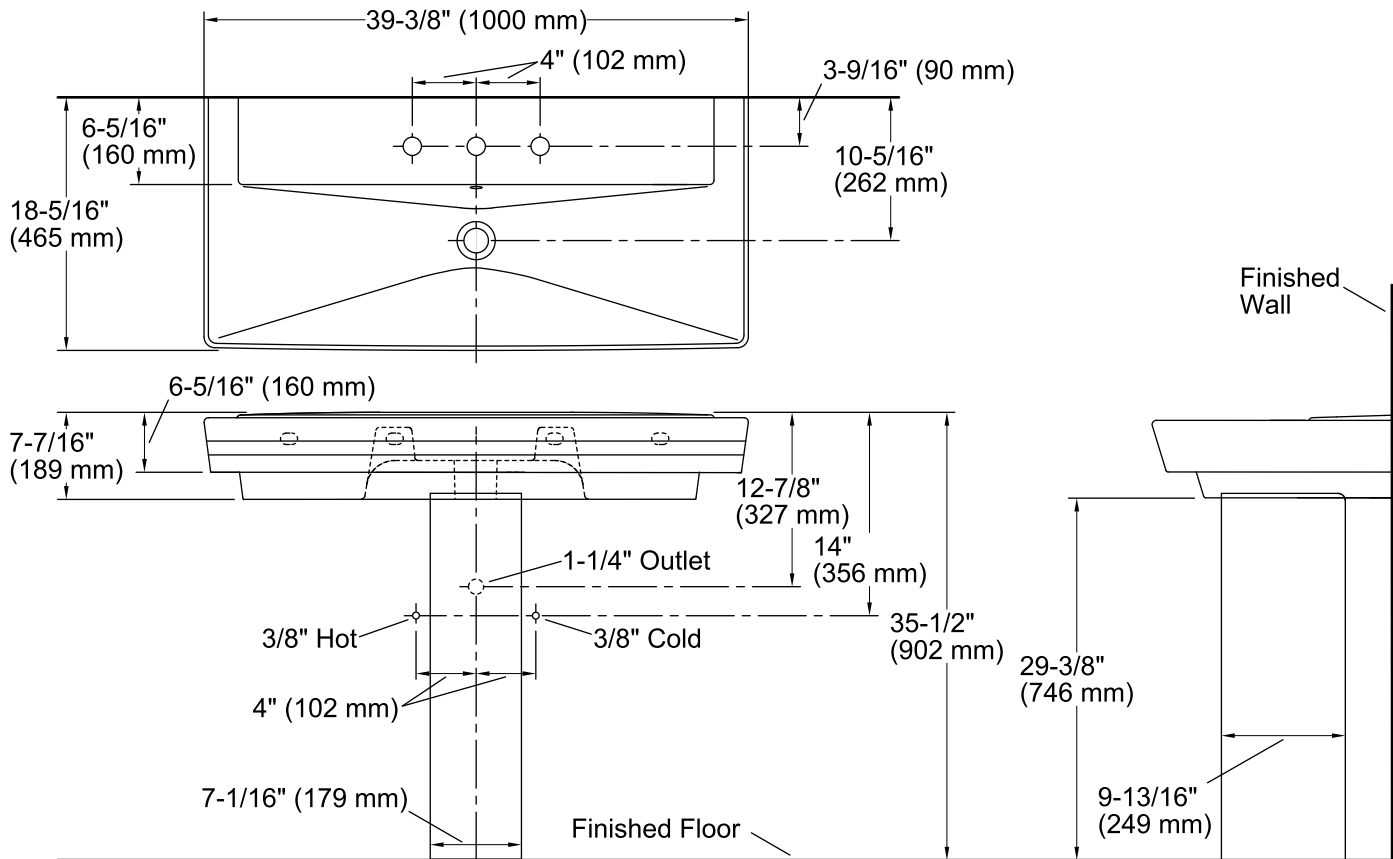

Features

- 8-inch center faucet holes.
- Deep, V-shaped basin.
- Overflow drain with included K-4061 Polished Chrome cap.
- Combination consists of the K-5026-8 basin and the K-5032 pedestal.
- Coordinates with other products in the Rêve collection.

Material

- Fireclay

Installation

- Pedestal

Included Components

Product consists of:

- K-5032 Bathroom Sink Pedestal
- K-5026-8 Pedestal/Wall-mount Bathroom Sink

Codes/Standards

	0	White
	96	Biscuit
	47	Almond

Technical Information

All product dimensions are nominal.

Bowl configuration:	Single
Installation:	Pedestal
Bowl area (Only):	Length: 39-3/8" (1000 mm) Width: 12" (305 mm) Water depth: 3" (76 mm)
Number of deck holes:	3
Faucet hole spacing:	8" (203 mm)
Faucet hole(s):	1-3/8" (35 mm)
Drain hole:	1-3/4" (44 mm)