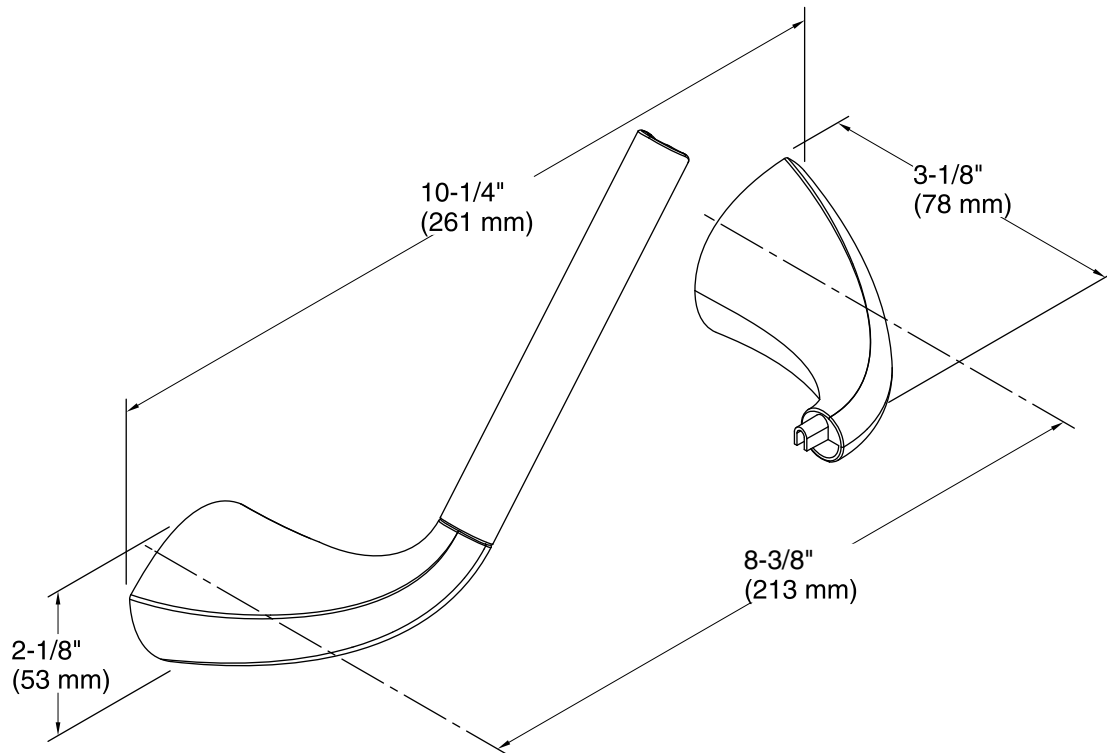

Features

- Pivoting holder makes changing toilet tissue quick and simple.
- Premium metal construction for durability.
- KOHLER finishes resist corrosion and tarnish.
- Coordinates with Alteo faucets and accessories.

Technical Information

All product dimensions are nominal.

Notes

Install this product according to the installation guide.