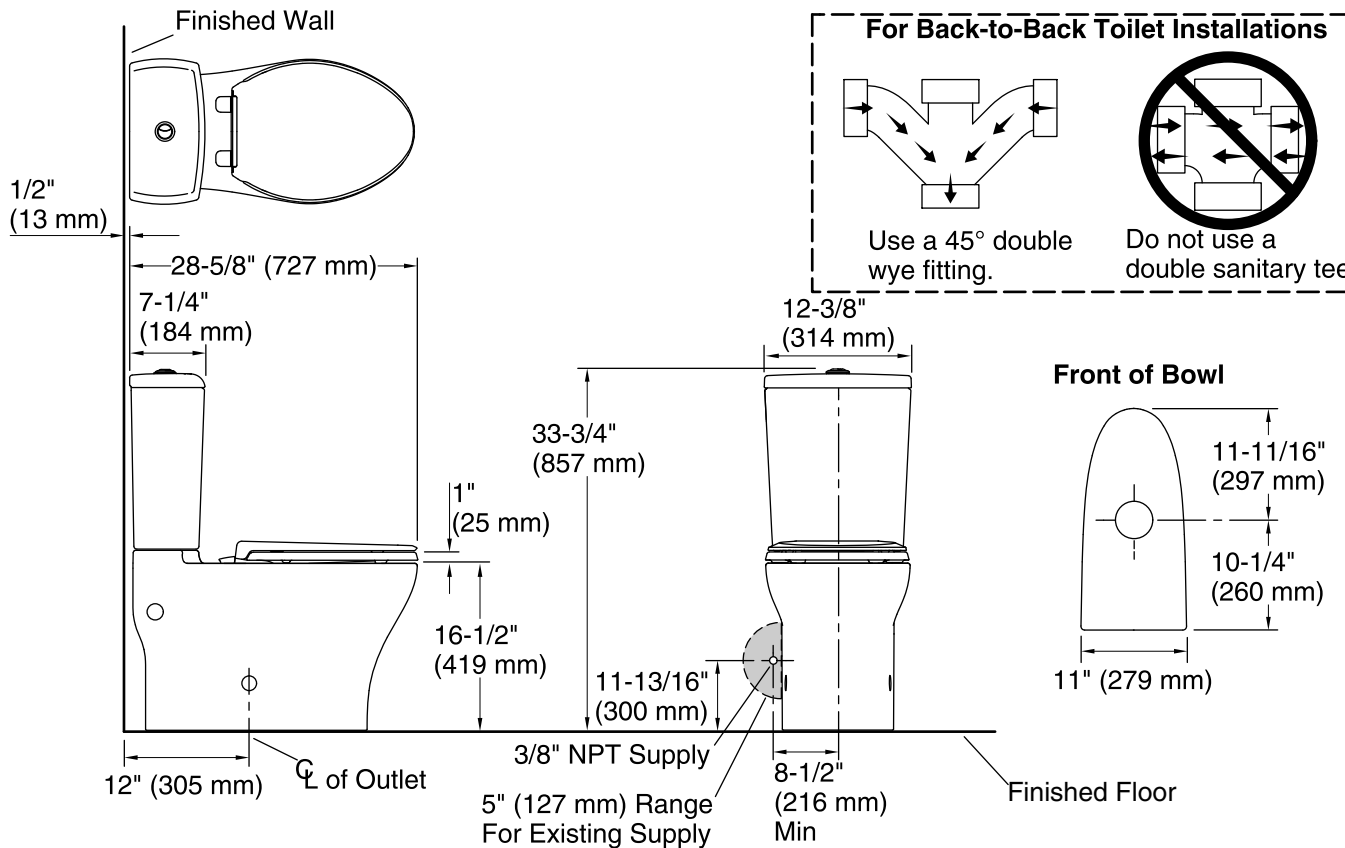

Features

- Two-piece toilet.
- Elongated bowl offers added room and comfort.
- Comfort Height® feature offers chair-height seating that makes sitting down and standing up easier for most adults.
- Top-mount two-button flush offers a choice of 1.0 or 1.6 gallons per flush (gpf).
- Skirted trapway simplifies cleaning.
- Seat not included.
- Combination consists of the K-4326 bowl and the K-7312 tank.
- Coordinates with other products in the Persuade collection.
- Standard 12" (305 mm) rough-in only. Cannot be combined with K-5383, or K-5381 for use in 10" or 14" installations.

Technology

- Dual-flush technology allows you to choose between a full- or partial-flush.

Installation

- Standard 12-inch rough-in.
- Patented ReadyLock™ installation system is a simple solution for skirted toilets that saves time, hassle, and eliminates the need to drill into the floor for a standard 12-inch rough-in.

Technical Information

All product dimensions are nominal.

Toilet type:	Two-piece, Floor-mount
Waste Outlet:	Floor
Bowl shape:	Elongated
Trap passageway:	2" (51 mm)
Water Consumption	
Full:	1.6 gpf (6 lpf)
Water surface size:	4-1/2" x 5-3/4" (114 mm x 146 mm)
Rim to water surface:	8-1/2" (216 mm)
Rough-in:	12" (305 mm)
Seat-mounting holes:	5-1/2" (140 mm)

Notes

Install this product according to the installation instructions.

The rough-in must be 12" (305 mm) or more from the base of the wall or baseboard. Install or relocate the supply and outlet as necessary to conform to rough-in dimensions.