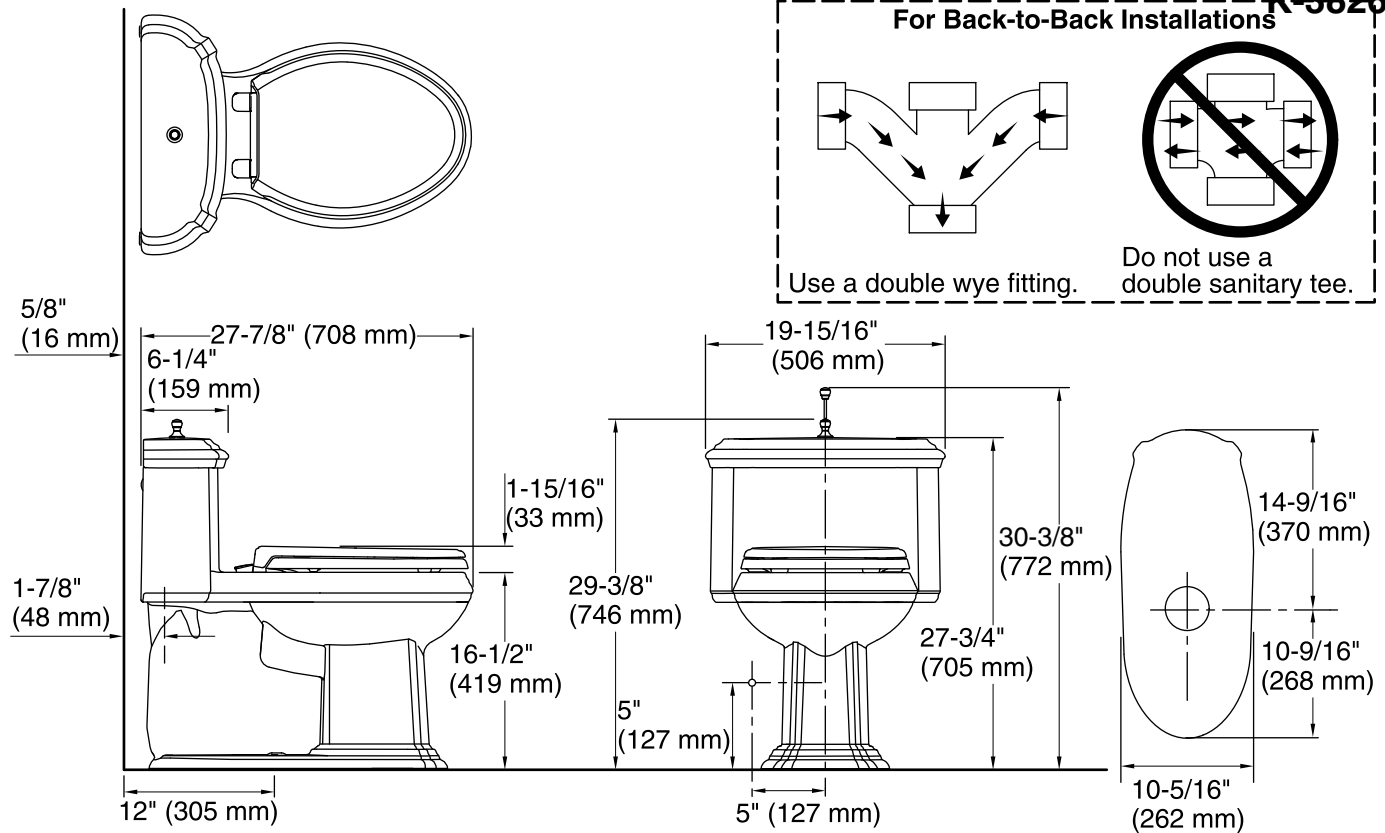

KOHLER®

Portrait® Comfort Height®

Portrait Comfort Height 1.28 gpf Toilet with AquaPiston® flush technology

K-3826

Technical Information

All product dimensions are nominal.

Toilet type: One-piece, Floor-mount

Waste Outlet: Floor

Bowl shape: Elongated

Flush type: AquaPiston®

Seat hinge type: Quick-Release™

Trap passageway: 2-1/8" (54 mm)

Water Consumption

Full: 1.28 gpf (4.8 lpf)

Water surface size: 10-3/4" x 6-3/4" (273 mm x 171 mm)

Rim to water surface: 6" (152 mm)

Rough-in: 12" (305 mm)

Seat-mounting holes: 5-1/2" (140 mm)

Fixture Supply Requirements

Min static pressure: 20 psi (137.9 kPa)

Max static pressure: 80 psi (551.6 kPa)

Min flowing pressure: 20 psi (137.9 kPa)