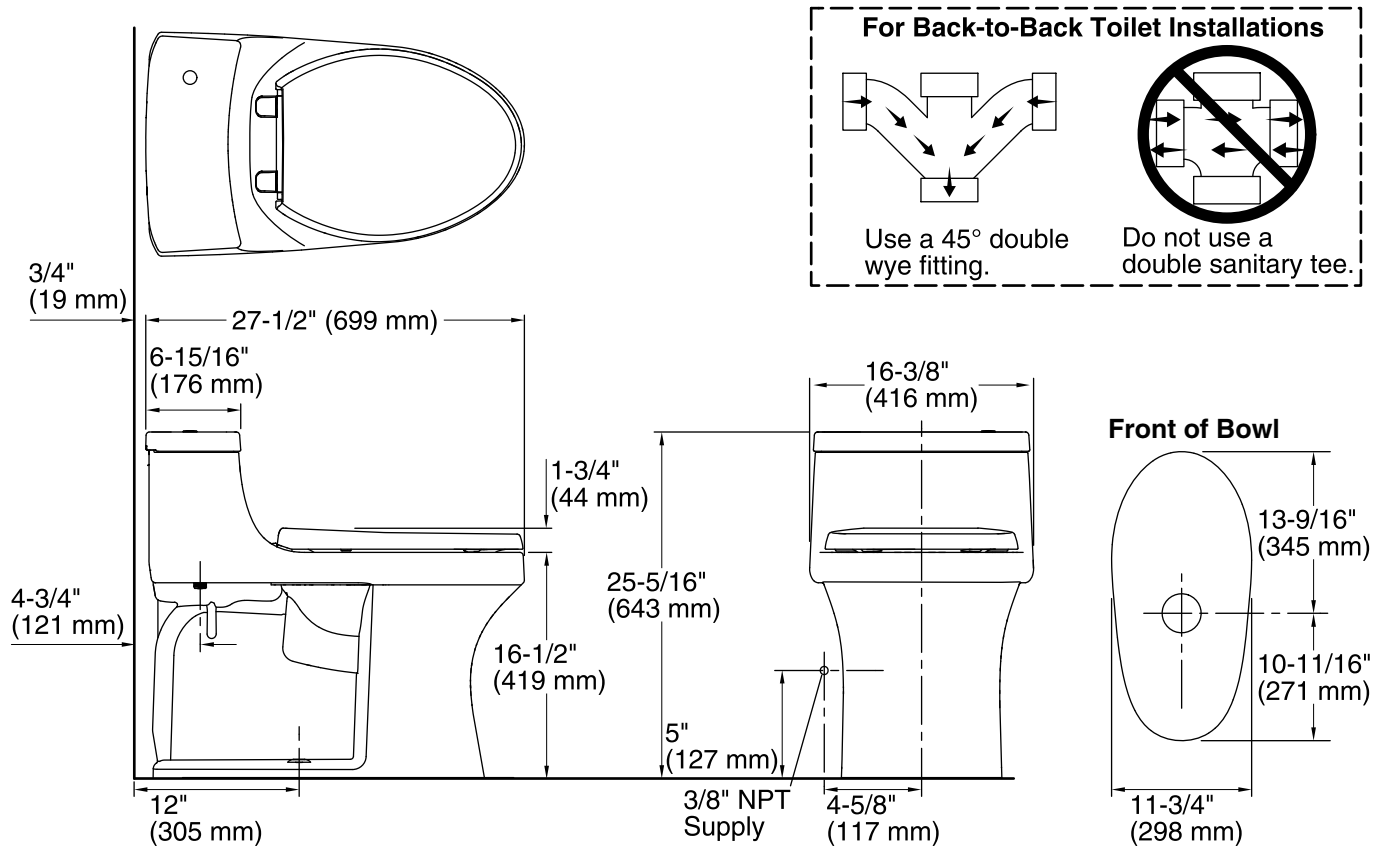

Installation

- Touchless only adds three simple steps to installation.
- Standard 12-inch rough-in.
- DryLock™ System saves installation time and helps prevent water leakage.
- Supply line not included.

Technical Information

All product dimensions are nominal.

Toilet type:	One-piece, Floor-mount
Waste Outlet:	Floor
Bowl shape:	Compact elongated
Flush type:	Class Five®
Seat hinge type:	Quick-Attach®, Quiet-Close™
Trap passageway:	2-1/8" (54 mm)
Water Consumption	
Full:	1.28 gpf (4.8 lpf)
Water surface size:	10-3/4" x 7-1/2" (273 mm x 191 mm)
Rim to water surface:	5-3/8" (137 mm)
Rough-in:	12" (305 mm)
Seat-mounting holes:	5-1/2" (140 mm)