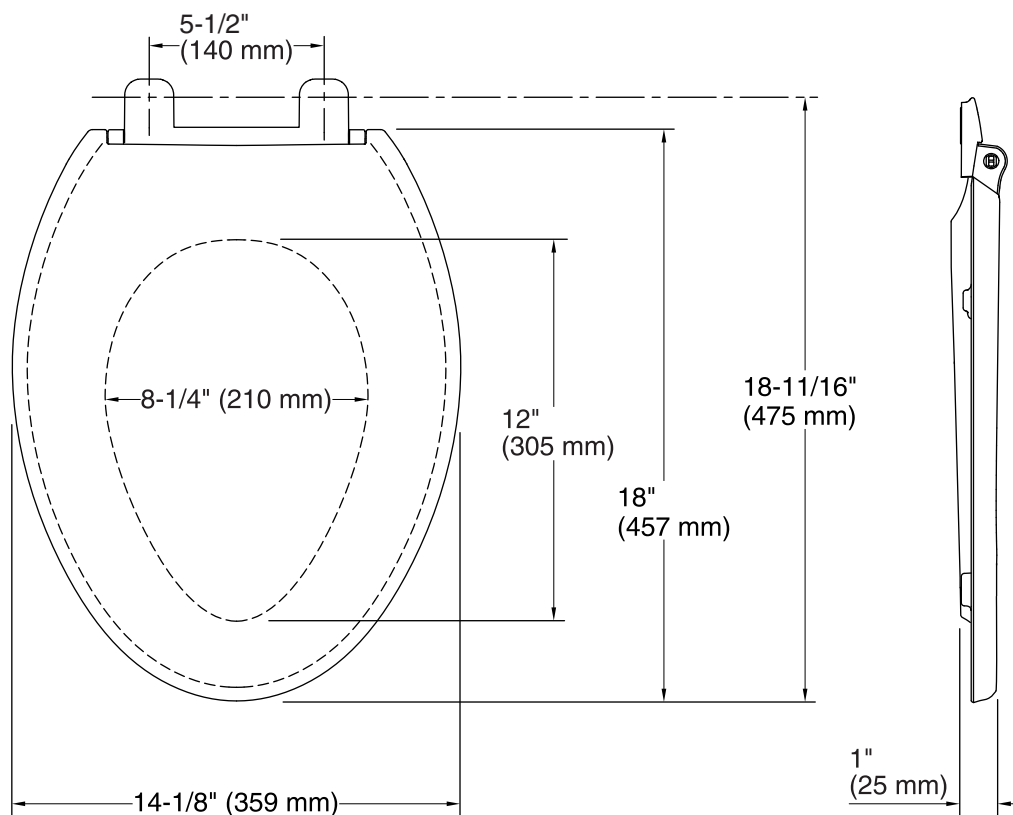

#### Technical Information

All product dimensions are nominal.

Seat shape type: Elongated

Seat front type: Closed-front

Seat-mounting holes: 5-1/2" (140 mm)