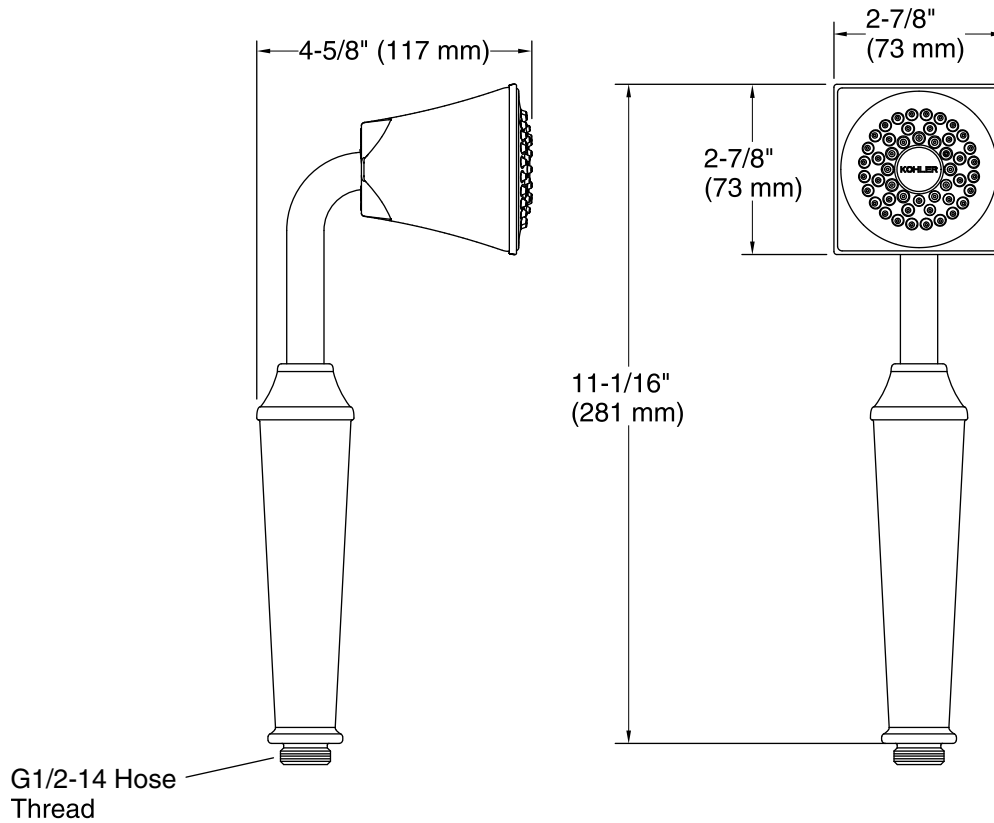

Technical Information

All product dimensions are nominal.

Drain included: No

Notes

Install this product according to the installation guide.

Plumbing codes require an atmospheric vacuum breaker (such as Kohler Model K-9660) be installed in-line with handshowers. Please consult with local plumbing officials.

OBC compliant when installed to the specific requirements of these regulations.