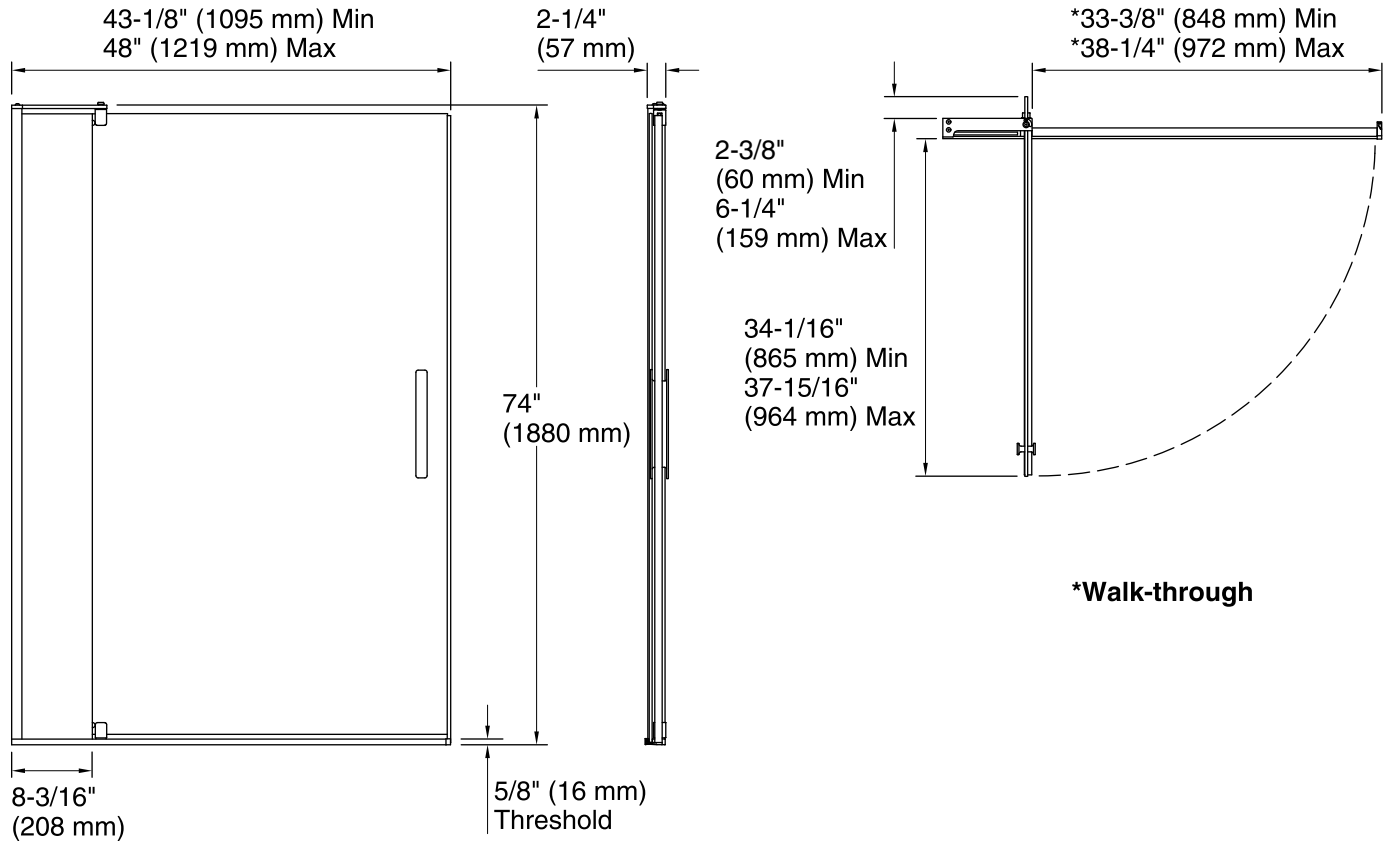

Technology

- Frameless, 5/16-inch-thick Frosted tempered glass.
- Self-closing mechanism offers superior feel and security against water leakage.
- Vertical handle complements the contemporary style.
- Ultra-low threshold creates easy entry and exit to the showering space.
- CleanCoat® nanotechnology helps prevent bacteria, mildew and water stains on your glass, making it easy to clean and looking new.
- Out-of-plumb adjustability for simpler installation.
- Can be installed to open to the left or right.
- Maximum width adjustability.

Technical Information

All product dimensions are nominal.

Installation type:	For shower base installation
Opening style:	Pivot
Opening Width - Min:	43-1/8" (1095 mm)
Opening Width - Max:	48" (1219 mm)
Walk-through - Min:	33-3/8" (848 mm)
Walk-through - Max:	38-1/4" (972 mm)
Glass thickness:	5/16" (8 mm)
Glass coating:	CleanCoat®

Notes

Install this product according to the installation guide.

Strike jamb is made of clear plastic and may not cover existing shower door holes.

NOTICE: The vertical opening should be a minimum of 78" (2032 mm) to allow clearance for installation.