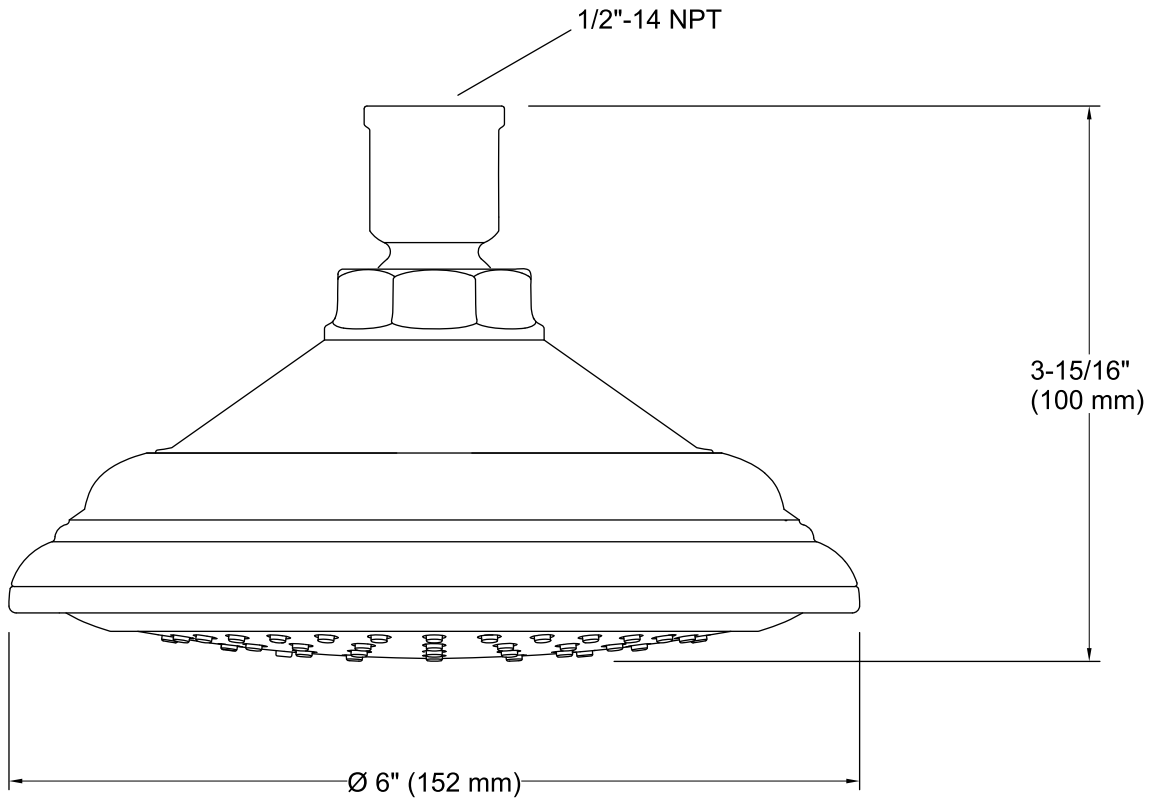

Features

- Single-function showerhead with 66-nozzle 5-1/2" (140 mm) diameter sprayface.
- Katalyst™ Spray Technology with air induction ball joint.
- Optimized sprayface for maximum performance.
- MasterClean™ spray nozzles prohibit mineral buildup for easy cleaning.
- 2.5 gal/min (9.5 l/min) flow rate.

Installation

- 1/2"-14 NPT connection.

Recommended Products/Accessories

K-72775 Shower Arm and Flange

Codes/Standards

ASME A112.18.1/CSA B125.1
DOE - Energy Policy Act 1992

KOHLER® Faucet Lifetime Limited Warranty

Technical Information

All product dimensions are nominal.

Showerhead/Body Spray:

Rated maximum flow: 2.5 gal/min (9.5 l/min)

Notes

Install this product according to the installation guide.