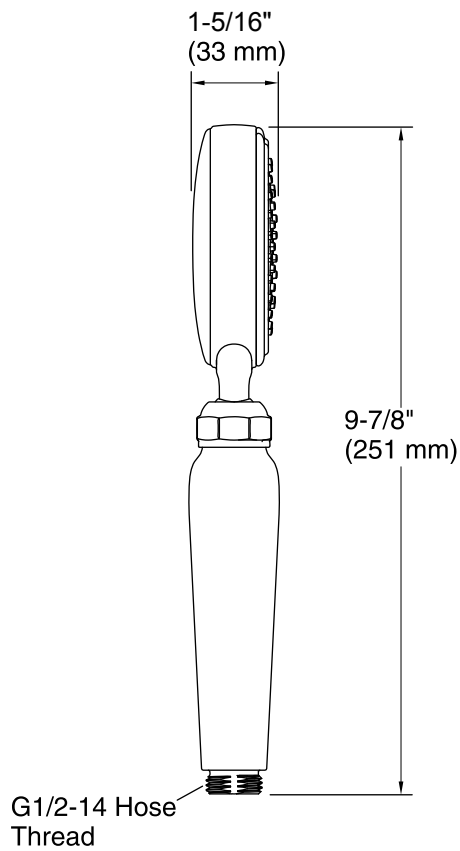

Technical Information

All product dimensions are nominal.

Handshower:

Rated maximum flow: 2 gal/min (7.6 l/min)

Notes

Install this product according to the installation guide.

Plumbing codes require an atmospheric vacuum breaker (such as Kohler Model K-9660) be installed in-line with handshowers. Please consult with local plumbing officials.