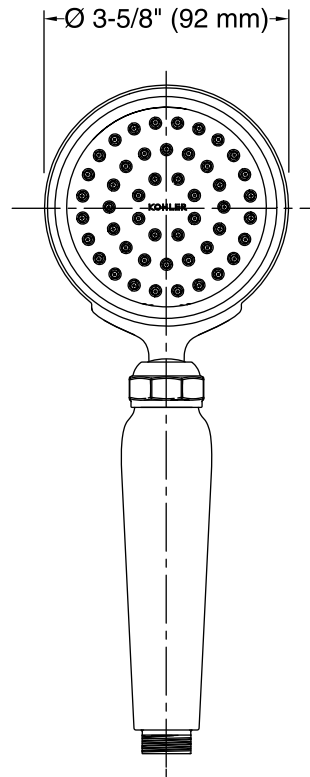

Technical Information

All product dimensions are nominal.

Handshower:

Rated maximum flow: 2 gal/min (7.6 l/min)

Notes

Install this product according to the installation guide.

Plumbing codes require an atmospheric vacuum breaker (such as Kohler Model K-9660) be installed in-line with handshowers. Please consult with local plumbing officials.