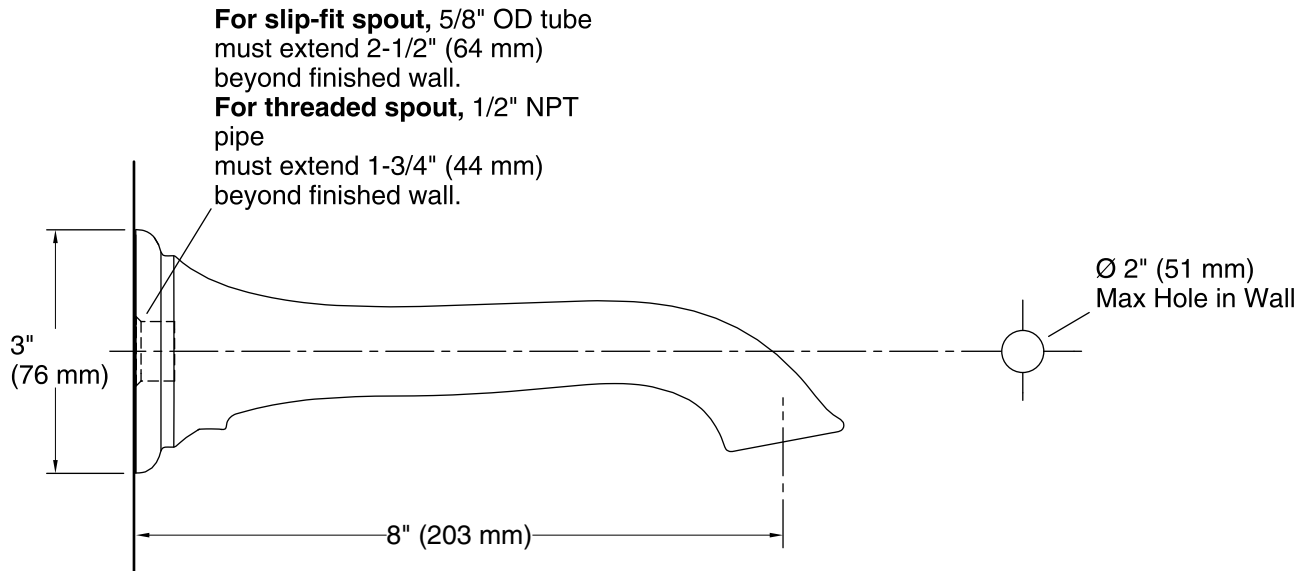

Material

- Metal construction.

Installation

- Wall-mount installation with slip-fit connection and NPT threads.

Codes/Standards

ASME A112.18.1/CSA B125.1

KOHLER® Faucet Lifetime Limited Warranty

See website for detailed warranty information.

Technical Information

All product dimensions are nominal.

Notes

Install this product according to the installation guide.