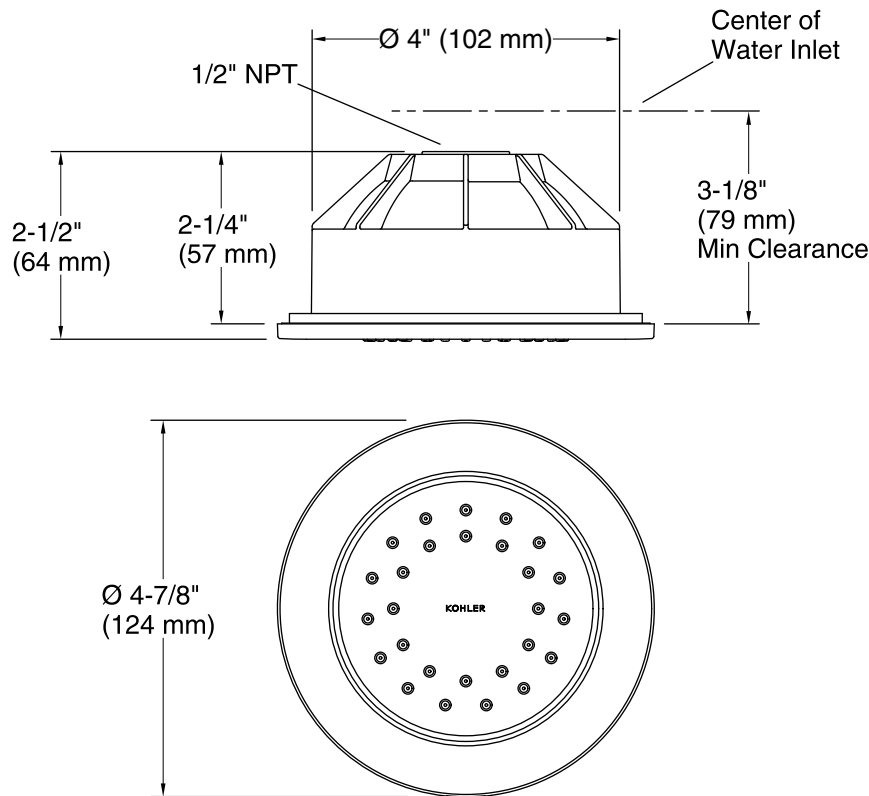

Features

- 27-Nozzle body spray with easy to clean MasterClean™ sprayface.
- Katalyst® air-induction technology maximizes the air/water mix for a powerful, even flow.
- 2 gallons (7.6 L) per minute flow rate at 80 psi (552.6 kPA).

Installation

- 1/2" NPT connection.

Codes/Standards

ASME A112.18.1/CSA B125.1
DOE - Energy Policy Act 1992

KOHLER® Faucet Lifetime Limited Warranty

See website for detailed warranty information.

Available Colors/Finishes

Technical Information

All product dimensions are nominal.

Showerhead/Body Spray:

Rated maximum flow: 2 gal/min (7.6 l/min)

Pressure: 80 psi (5.5 bar)

Notes

Install this product according to the installation instructions.