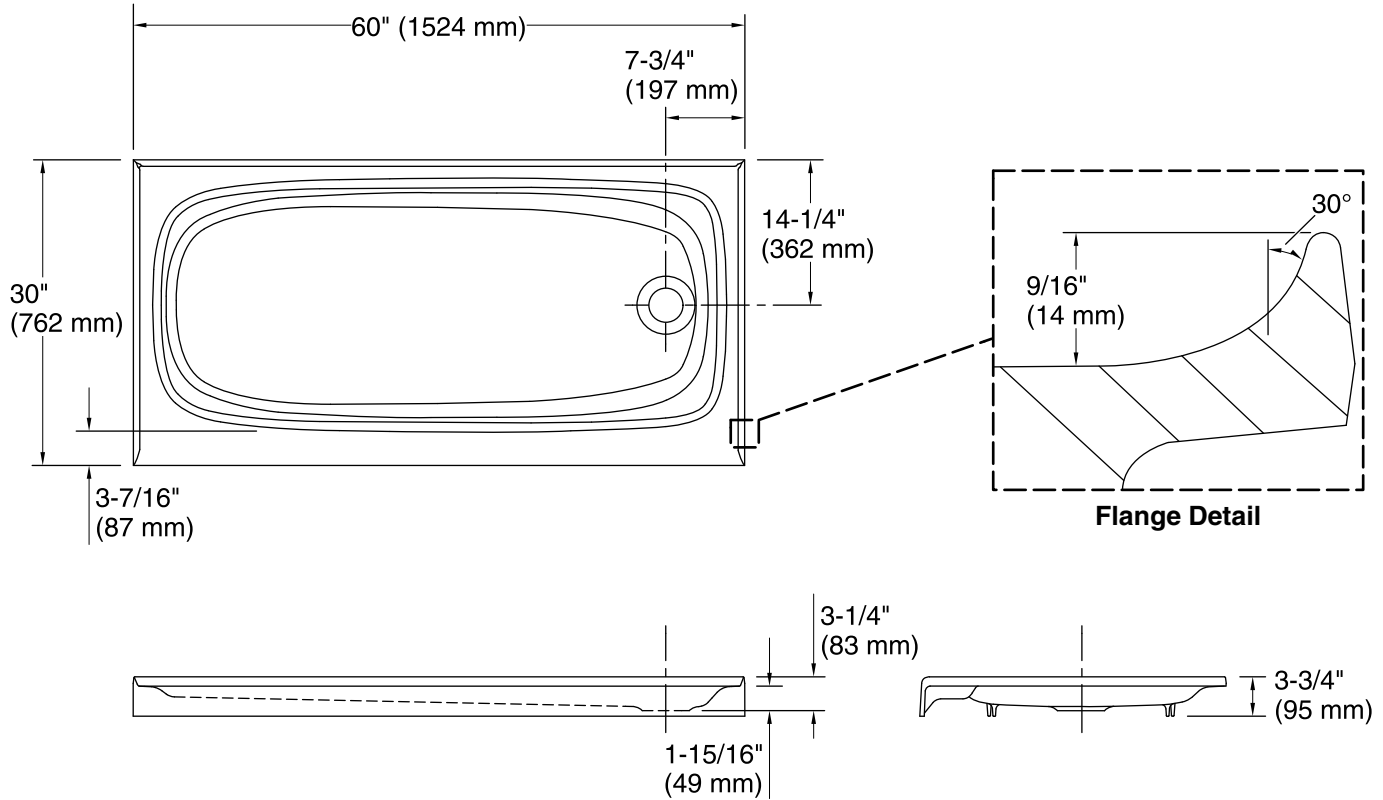

Features

- Spacious shower base offers ample room for showering.
- Safeguard® slip-resistant finish for added safety.
- Single threshold for alcove installation with three tile-in flanges.
- KOHLER® enameled cast iron.
- Right drain.

Technical Information

All product dimensions are nominal.

Installation:	Three-wall alcove
Drain location:	Right
Weight:	193 lbs (87.5 kg)
Minimum floor load:	40 lbs/ft ² (195.3 kg/m ²)

Notes

Measure your actual product for rough-in details. Install this product according to the installation instructions.