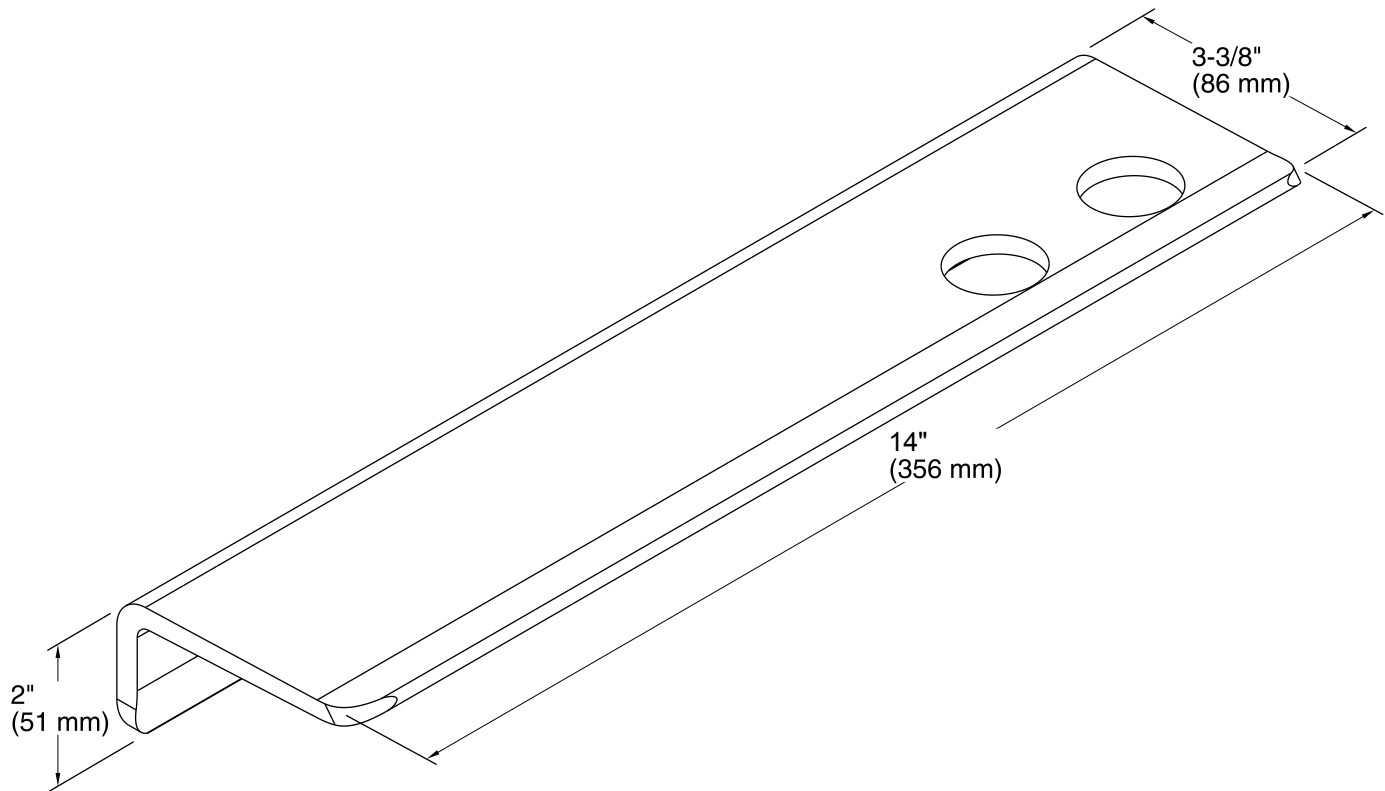

Features

- Works best with KOHLER Choreograph wall panels.
- Can install over tile and other wall surfaces, inside or outside the shower space.
- Integral holes for hanging razors and other items.
- Designed for quick water drainage and easy cleaning.
- Removable for more thorough cleaning.
- Wall attachment is concealed, leaving no visible caulk line.
- Cleat system installation allows shelf to be removed without tools.

Technical Information

All product dimensions are nominal.

Notes

Install this product according to the installation guide.

Requires 2x4 backing to be installed.