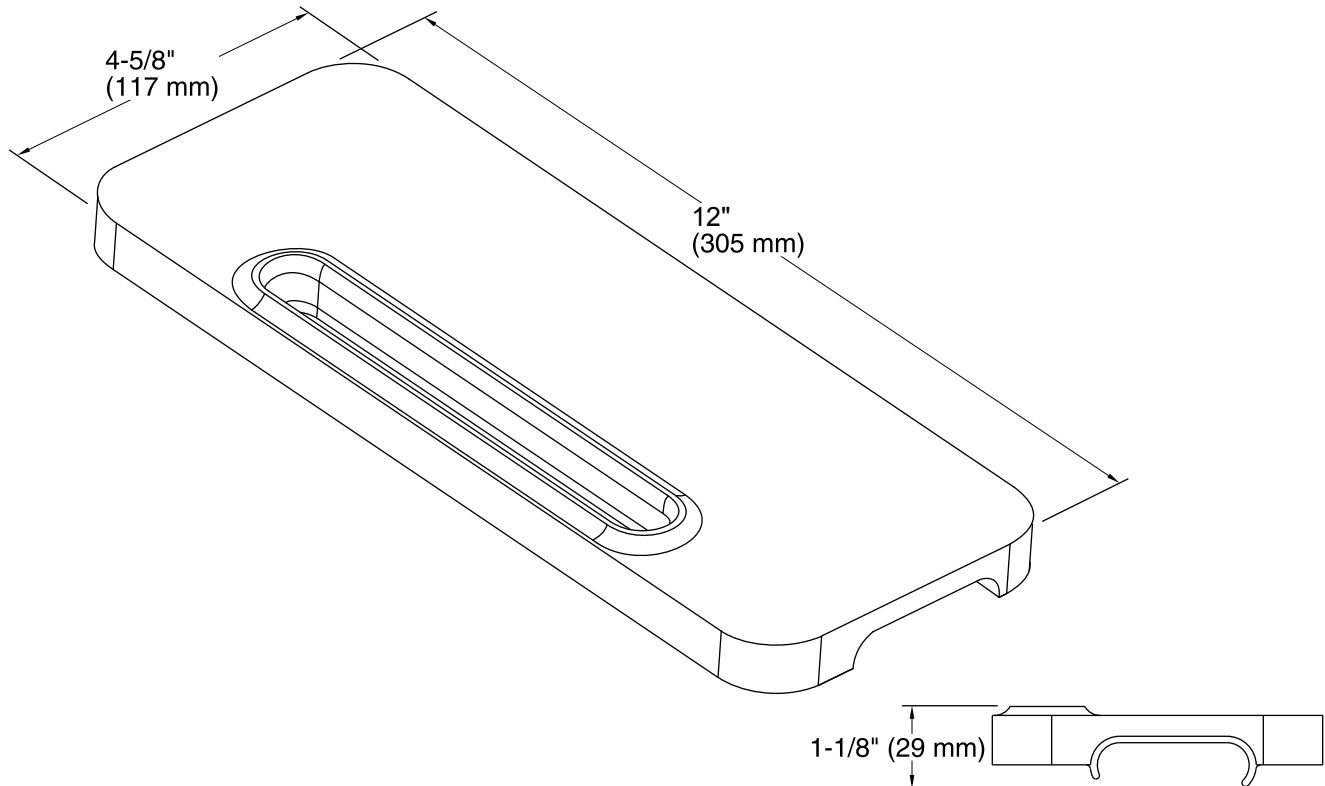

Technical Information

All product dimensions are nominal.

Notes

Install this product according to the installation guide.

Requires 2x4 backing to be installed.