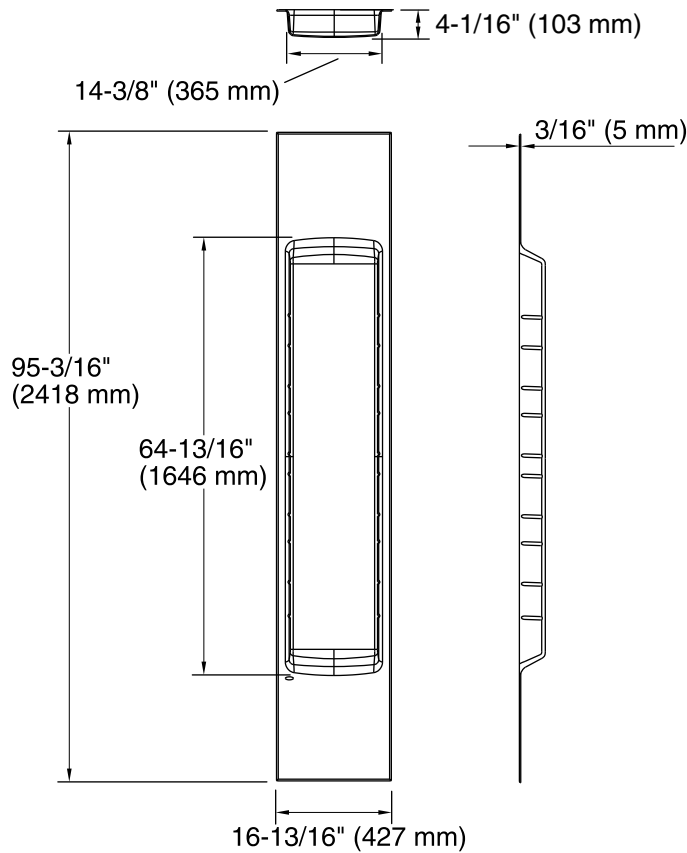

Features

- For use with KOHLER Choreograph wall panels.
- Four shelves; all removable for easy cleaning.
- Unique design ensures no water can collect on the shelves.
- Shower basket offers concealed storage for small items.
- Shelves and basket are height-adjustable to 10 positions.
- One shelf includes a hook for hanging storage and a cup for toothbrushes or razors.
- Integrated foot ledge makes it easier to shave or wash your feet.
- Recommended K-97636 Choreograph seam joint for installation (sold separately).

Material

- Acrylic with matte finish to coordinate with Choreograph walls.

Recommended Products/Accessories

K-97636 96" Seam Joint

Included Components

Additional Components:

- Integral hook
- Rubber basket
- Shelves (3)

Color	Code	Description
	0	White
	96	Biscuit
	47	Almond
	NY	Dune
	95	Ice™ Grey
	G9	Sandbar

Technical Information

All product dimensions are nominal.

Installation: Individual wall

Weight: 17.5 lbs (7.9 kg)

Notes