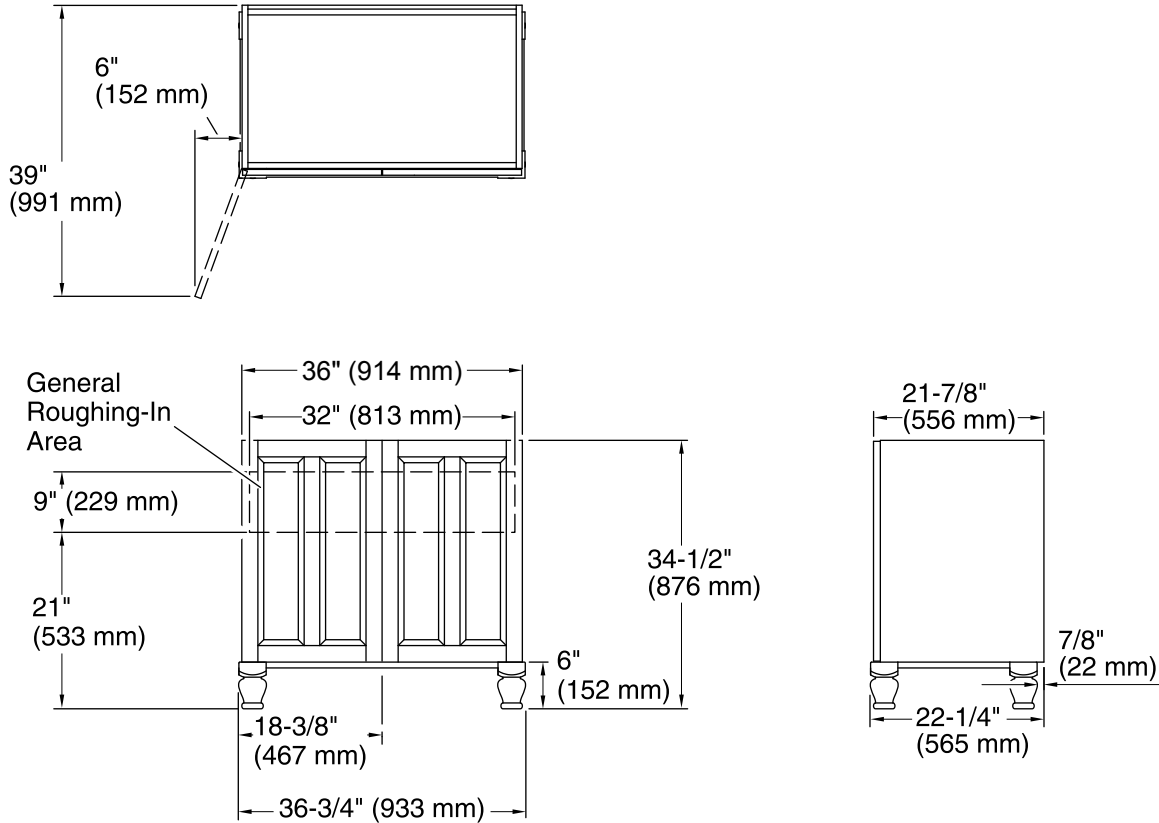

## Technical Information

All product dimensions are nominal.

Vanity type:                 Standard