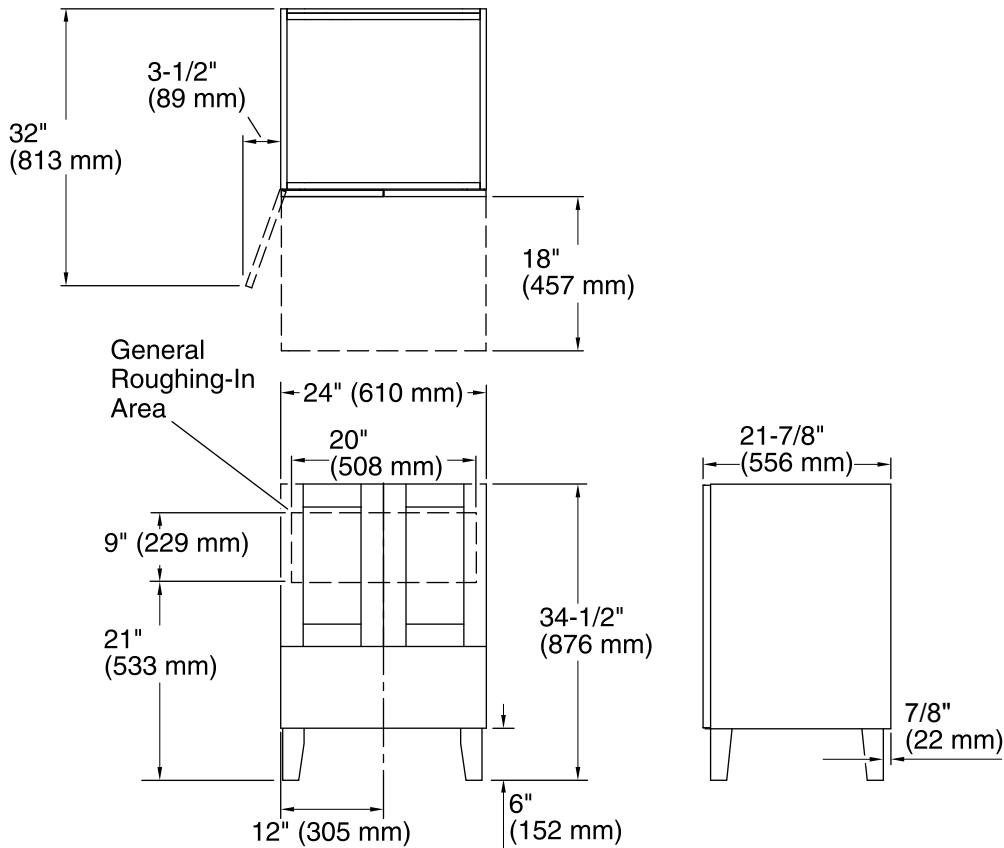

## Features

- Catalyzed conversion varnish provides a durable moisture-resistant finish.
- Two doors and one drawer.
- Frameless construction with full-overlay doors and drawer.
- Three-way adjustable slow-close door hinges with 110-degree opening capability for easy cabinet access.
- Full-extension 18-inch depth drawer with slow-close under-mount slides for smooth opening.
- Solid wood drawer with dovetail construction.
- Legs offer the polished look of furniture in the bath.
- Coordinates with the K-99687 Poplin/Marabou rectangular pull (sold separately).
- Combines with Ceramic/Impressions®, Solid/Expressions™, and Iron/Impressions™ vanity tops (sold separately) for a complete vanity.
- Customize your storage with optional in-door accessories, in-drawer accessories, and medicine cabinet frames and surrounds (sold separately).

## Technical Information

All product dimensions are nominal.

Vanity type: Standard