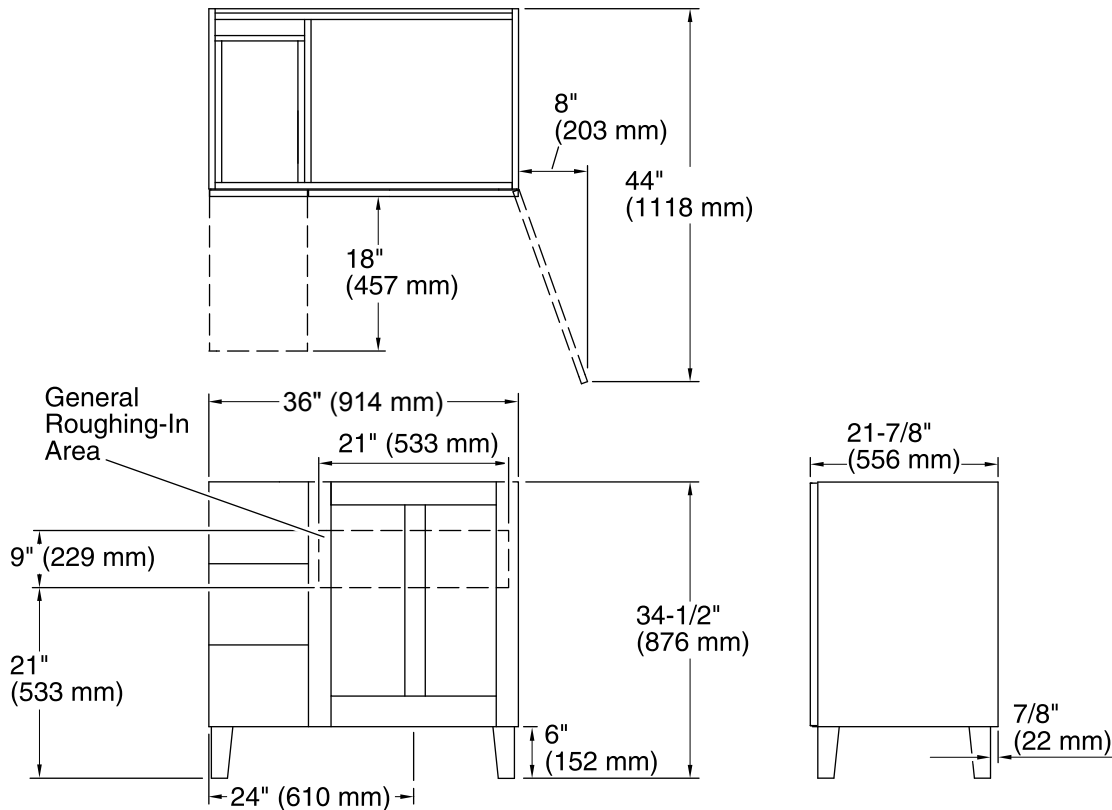

## Features

- Catalyzed conversion varnish provides a durable moisture-resistant finish.
- One door and three drawers on left.
- Frameless construction with full-overlay door and drawers.
- Three-way adjustable slow-close door hinges with 110-degree opening capability for easy cabinet access.
- Full-extension 18-inch depth drawers with slow-close under-mount slides for smooth opening.
- Solid wood drawers with dovetail construction.
- Legs offer the polished look of furniture in the bath.
- Coordinates with the K-99687 Poplin/Marabou rectangular pull (sold separately).
- Combines with Ceramic/Impressions®, Solid/Expressions™, and Iron/Impressions™ vanity tops (sold separately) for a complete vanity.
- Customize your storage with optional in-door accessories, in-drawer accessories, and medicine cabinet frames and surrounds (sold separately).

## Technical Information

All product dimensions are nominal.

Vanity type: Standard