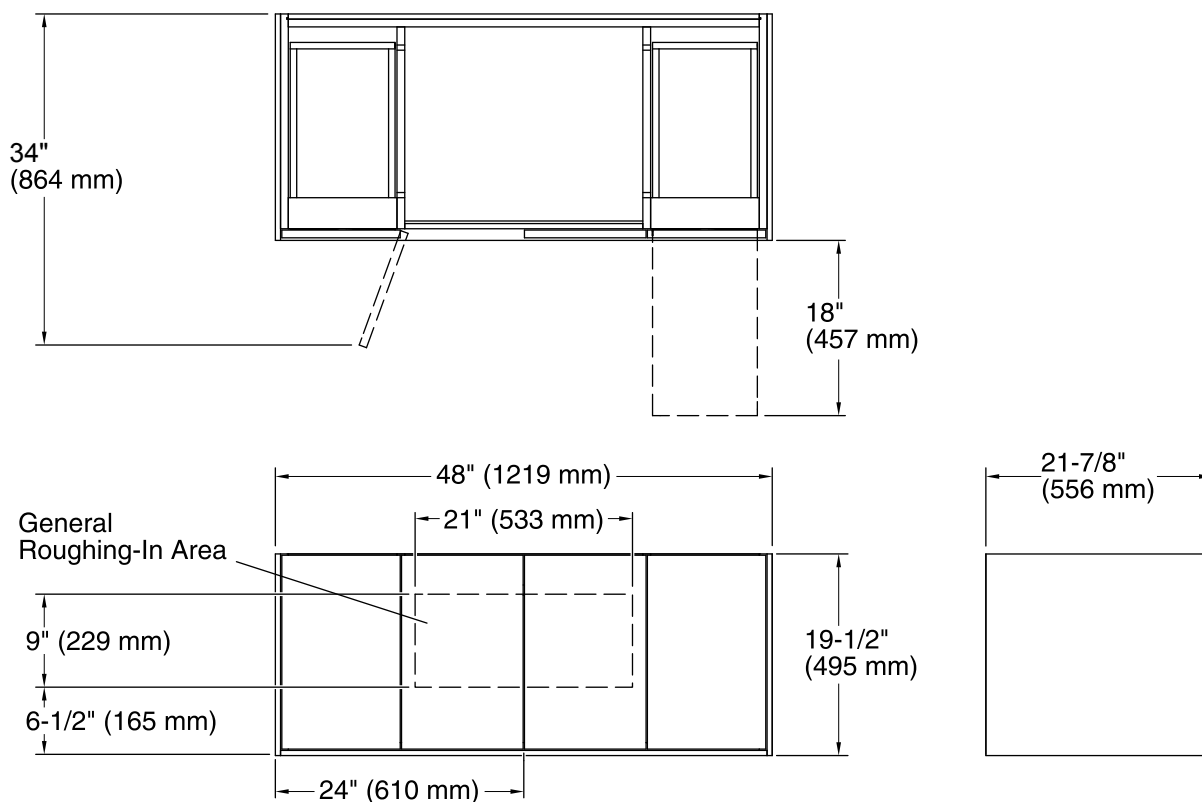

Technical Information

All product dimensions are nominal.

Vanity type: Wall-mount

Notes

Install this product according to the installation guide.

Decorative cabinet hardware is not supplied. Refer to the KOHLER bath accessories line for recommended cabinet hardware to complement your vanity.

Select the type of fastener based upon the wall material. Two 500 lb (227 kg) minimum load bearing fasteners are recommended.