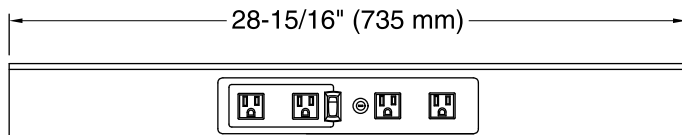

Required Electrical Service

One dedicated circuit required, protected with Class A Ground-Fault Circuit-Interrupter (GFCI). Outside North America, this device may be known as a Residual Current Device (RCD).
120 V, 15 A, 60 Hz

Technical Information

All product dimensions are nominal.

Notes

Install this product according to the installation guide.
Install a Ground-Fault Circuit-Interrupter (GFCI) outlet prior to installing the vanity.