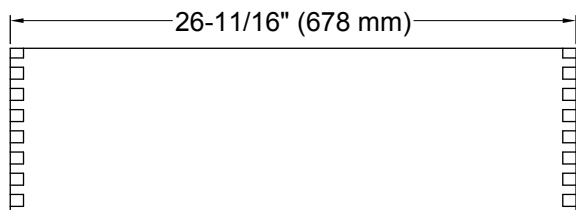

Features

- For use with K-99512 Jacquard®, K-99525 Damask®, and K-99538 Poplin® vanities.
- Catalyzed conversion varnish provides a durable moisture-resistant finish.
- Full-extension 18-inch depth drawer with slow-close under-mount slides for smooth opening.
- Requires the K-99738 Appliance Tray.
- Can be paired with the K-99677 Adjustable Shelf or K-99678 Adjustable Shelf with Electrical Outlets.

Available Colors/Finishes

Color tiles intended for reference only.

Color	Code	Description
-------	------	-------------

	1WR	Oxford Maple
--	-----	--------------

Technical Information

All product dimensions are nominal.