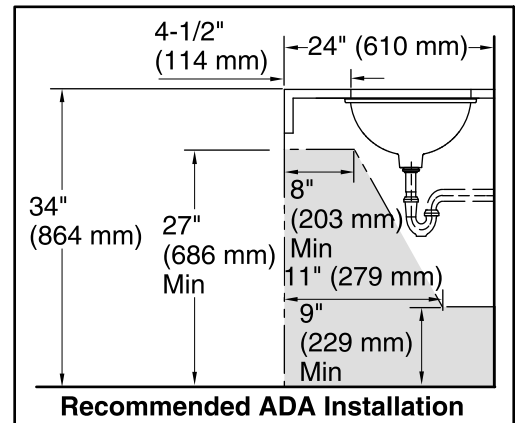

Imperial Blue™ Caxton® Oval

Under-mount Bathroom Sink

K-14218-VB

Features

- Decorated with a blue Ming-inspired dragon motif on White background.
- Oval basin.
- No faucet holes; requires wall- or counter-mount faucet.
- Fits standard 14- x 17-inch countertop cutout.

Available Colors/Finishes

Color tiles intended for reference only.

Color	Code	Description
-------	------	-------------

	0	White
--	---	-------

Technical Information

All product dimensions are nominal.

Bowl configuration:	Single
Installation:	Under-mount
Bowl area (Only):	Length: 17" (432 mm) Width: 14" (356 mm) Water depth: 6-3/8" (162 mm)
Drain hole:	1-3/4" (44 mm)
Template:	1151011-7, required, included