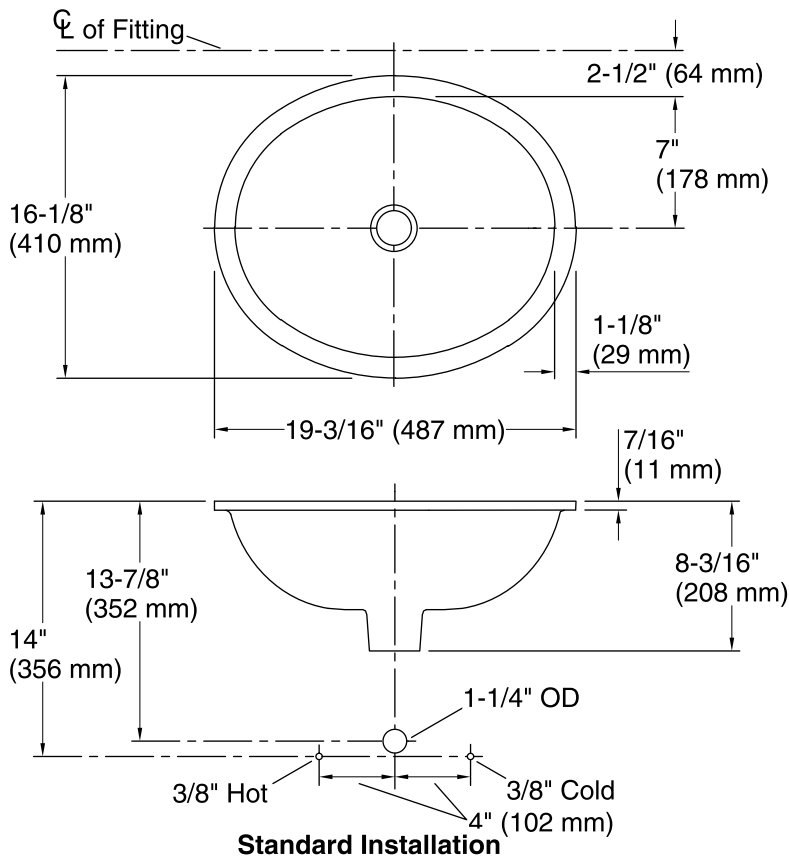

Imperial Blue™ Caxton® Oval

Under-mount Bathroom Sink

K-14218-VB

Features

- Decorated with a blue Ming-inspired dragon motif on White background.
- Oval basin.
- No faucet holes; requires wall- or counter-mount faucet.
- Fits standard 14- x 17-inch countertop cutout.

Material

- Vitreous china.

Installation

- Under-mount

Recommended Products/Accessories

K-9018 P-Trap

Included Components

Additional Components:

Available Colors/Finishes

Color tiles intended for reference only.

Color	Code	Description
-------	------	-------------

	0	White
--	---	-------

Technical Information

All product dimensions are nominal.

Bowl configuration:	Single
Installation:	Under-mount
Bowl area (Only):	Length: 17" (432 mm) Width: 14" (356 mm) Water depth: 6-3/8" (162 mm)
Drain hole:	1-3/4" (44 mm)
Template:	1151011-7, required, included