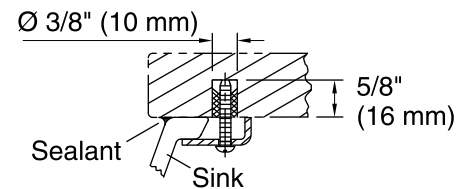

Available Colors/Finishes

Color tiles intended for reference only.

Color	Code	Description
-------	------	-------------

	0	White
--	---	-------

Technical Information

All product dimensions are nominal.

Bowl configuration:	Single
Installation:	Under-mount
Bowl area (Only):	Length: 17" (432 mm) Width: 14" (356 mm) Water depth: 6-3/8" (162 mm)
Drain hole:	1-3/4" (44 mm)
Template:	1151011-7, required, included